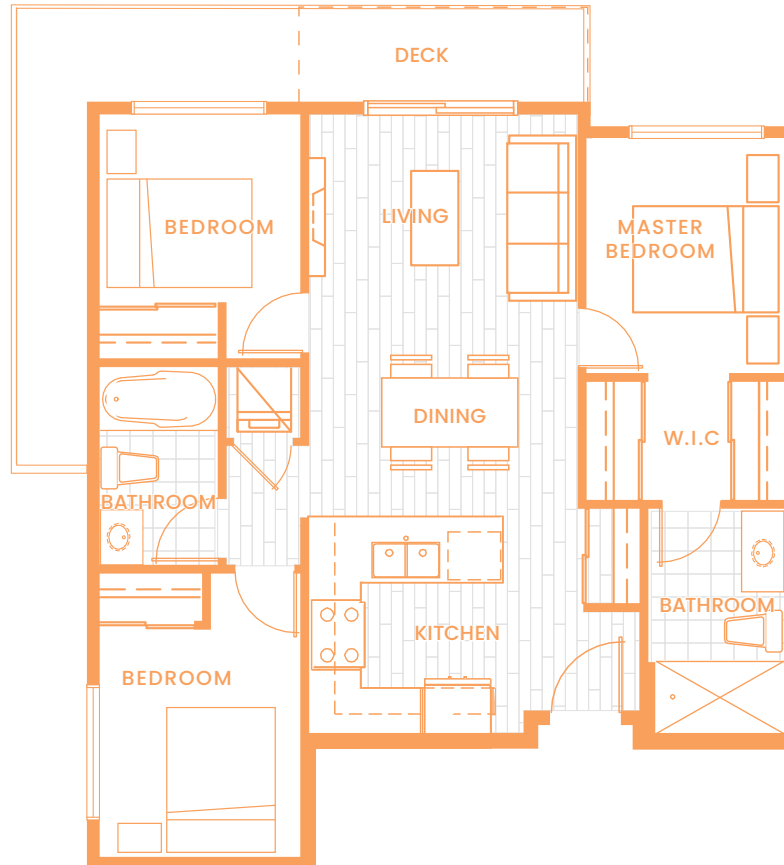

Plan C6

THREE BEDROOM

UNIT AREA: 859 SQ.FT. OUTDOOR AREA: 48 - 211 SQ.FT.

MADORE BUILDING

LEVEL 4

LEVEL 5