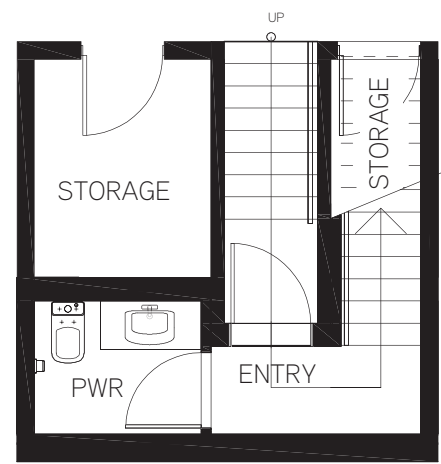

**Sample Townhome**  
3 bed 2.5 bath

interior 1,308 sf  
 exterior 422 sf  
 total 1,730 sf

PARKING LEVEL

LEVEL 1

LEVEL 2

LEVEL 3

BROUGHT TO YOU BY