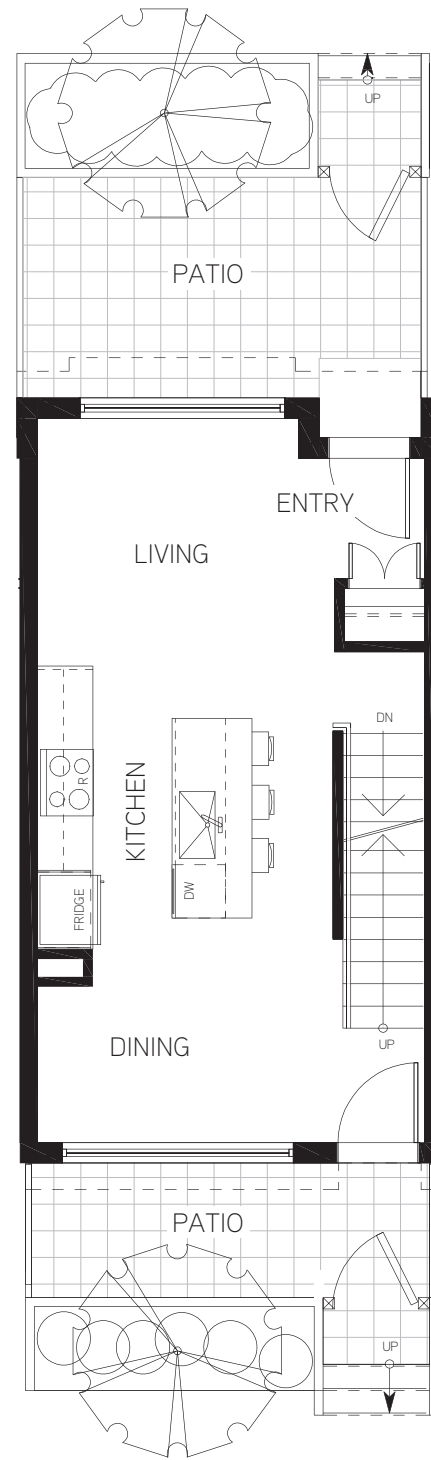

**Sample Townhome**  
3 bed 2.5 bath

interior 1,308 sf  
 exterior 422 sf  
 total 1,730 sf

PARKING LEVEL

LEVEL 1

LEVEL 2

LEVEL 3

BROUGHT TO YOU BY