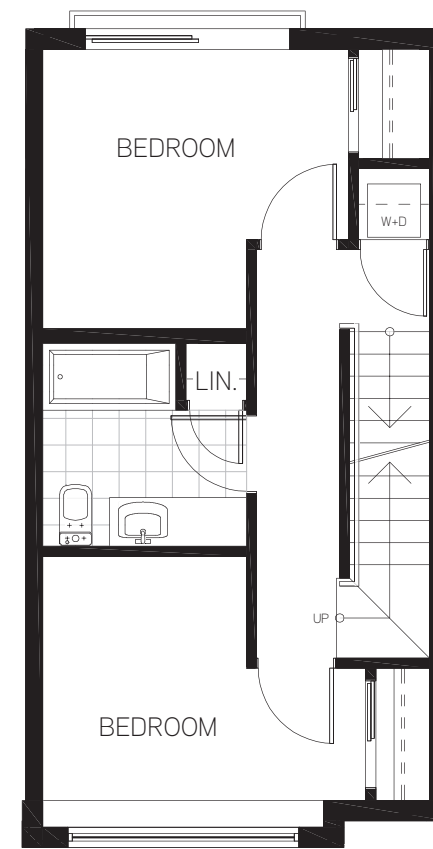

**Sample Townhome**  
3 bed 2.5 bath

interior 1,308 sf  
 exterior 422 sf  
 total 1,730 sf

PARKING LEVEL

LEVEL 1

LEVEL 2

LEVEL 3

BROUGHT TO YOU BY