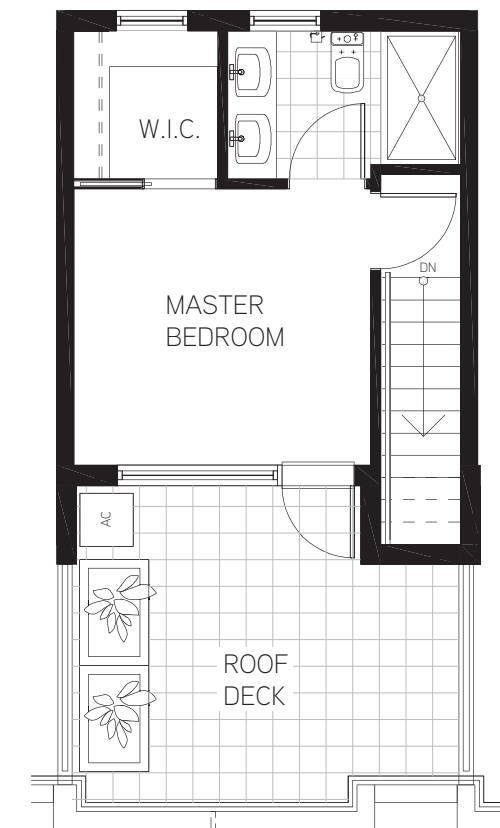

**Sample Townhome**  
3 bed 2.5 bath

interior 1,308 sf  
 exterior 422 sf  
 total 1,730 sf

PARKING LEVEL

LEVEL 1

LEVEL 2

LEVEL 3

BROUGHT TO YOU BY