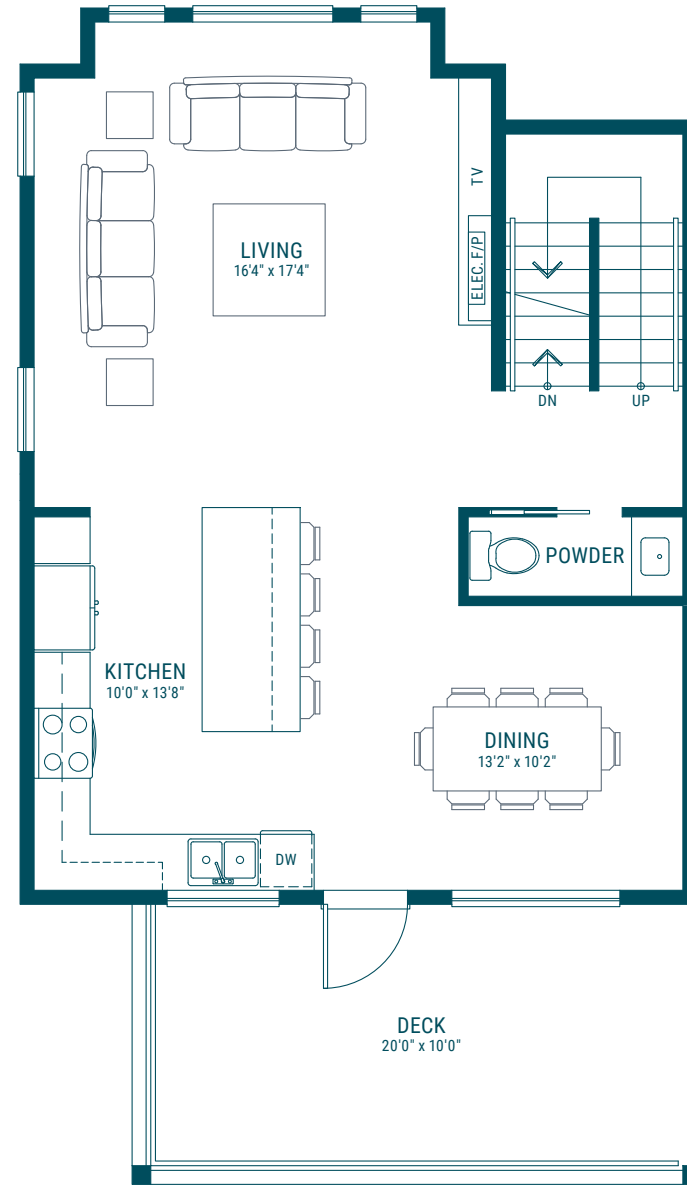

TRADITIONAL B

3 BED 2.5 BATH
SUITE 1 BED 1 BATH

HOME	1601	SQ FT
SUITE	401	SQ FT
TOTAL INTERIOR	2002	SQ FT
DECK	251	SQ FT

TOTAL LOWER 507 SQ FT
ENTRY 106 SQ FT
SUITE 401 SQ FT

MAIN 733 SQ FT

UPPER 762 SQ FT