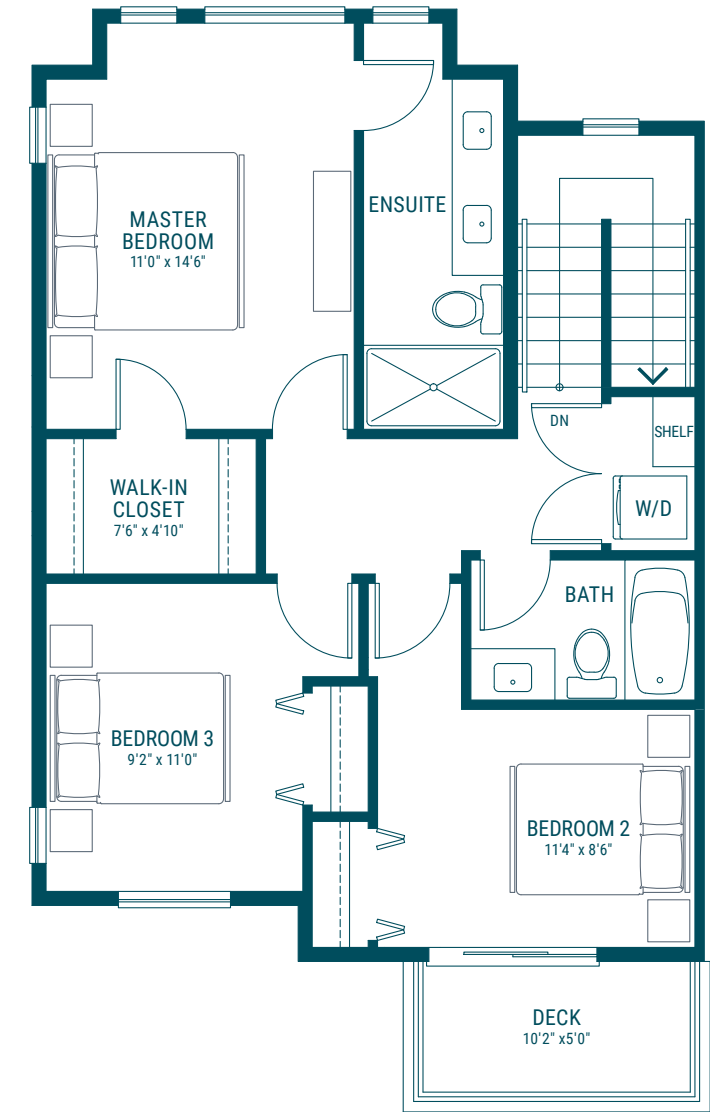

TRADITIONAL B

3 BED 2.5 BATH
SUITE 1 BED 1 BATH

HOME	1601	SQ FT
SUITE	401	SQ FT
TOTAL INTERIOR	2002	SQ FT
DECK	251	SQ FT

TOTAL LOWER 507 SQ FT
ENTRY 106 SQ FT
SUITE 401 SQ FT

MAIN 733 SQ FT

UPPER 762 SQ FT