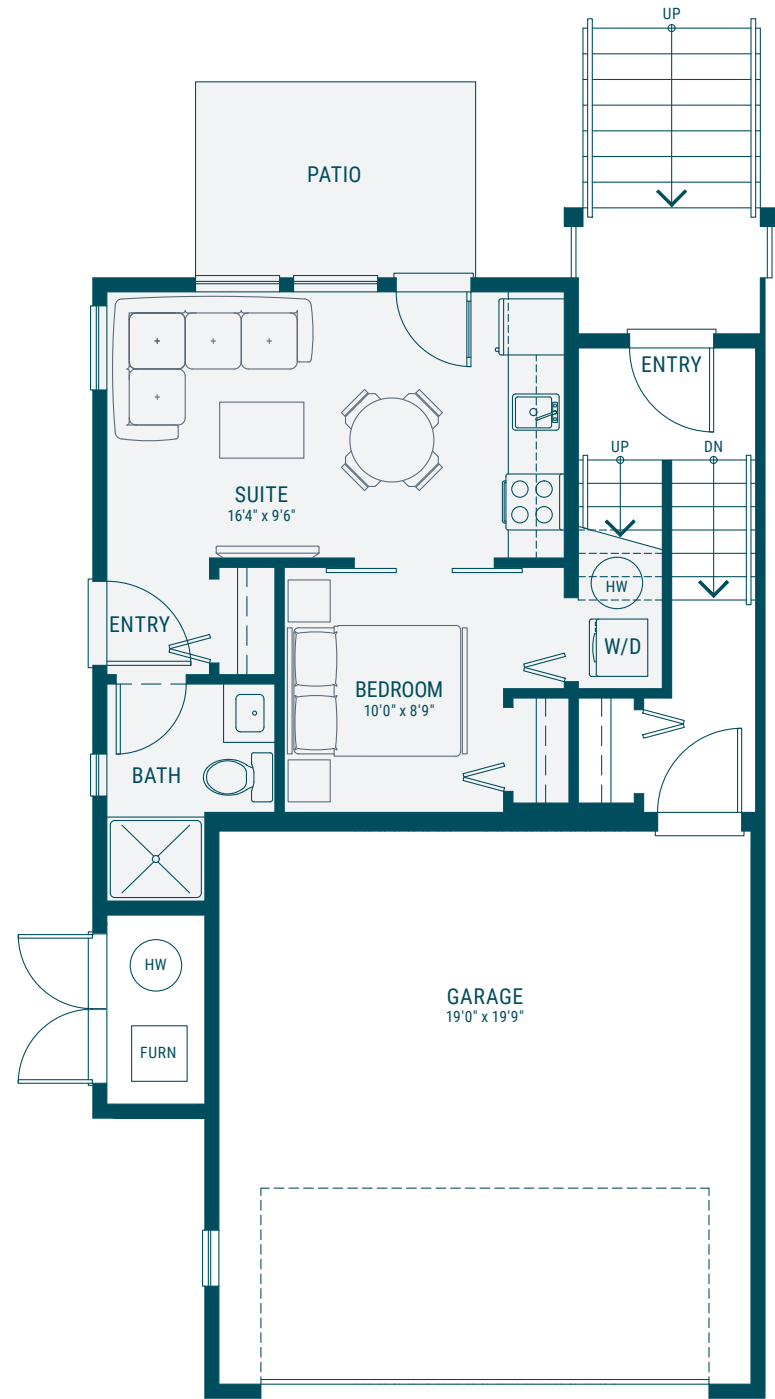

TRADITIONAL B

3 BED 2.5 BATH
SUITE 1 BED 1 BATH

HOME	1601	SQ FT
SUITE	401	SQ FT
TOTAL INTERIOR	2002	SQ FT
DECK	251	SQ FT

TOTAL LOWER 507 SQ FT
ENTRY 106 SQ FT
SUITE 401 SQ FT

MAIN 733 SQ FT

UPPER 762 SQ FT