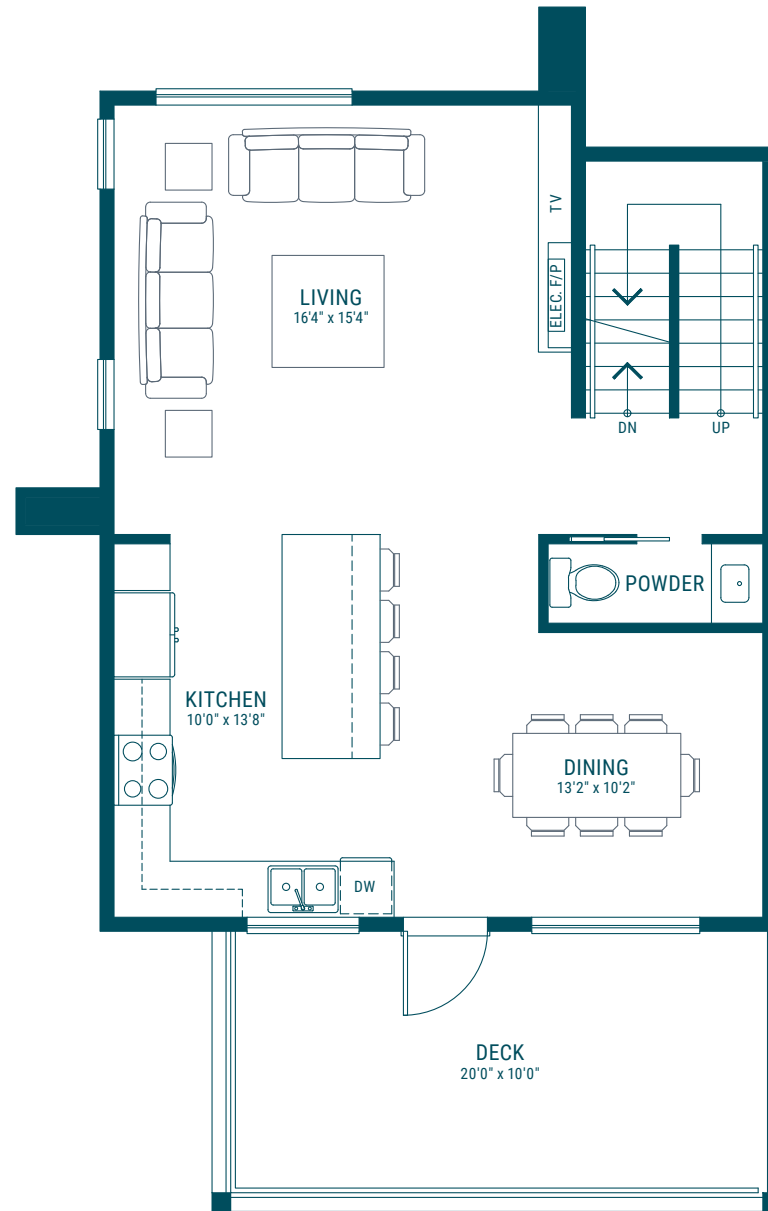

MODERN B₁

3 BED 2.5 BATH
SUITE 1 BED 1 BATH

HOME	1549	SQ FT
SUITE	401	SQ FT
TOTAL INTERIOR	1950	SQ FT
DECK	251	SQ FT

TOTAL LOWER 507 SQ FT
ENTRY 106 SQ FT
SUITE 401 SQ FT

MAIN 707 SQ FT

UPPER 736 SQ FT