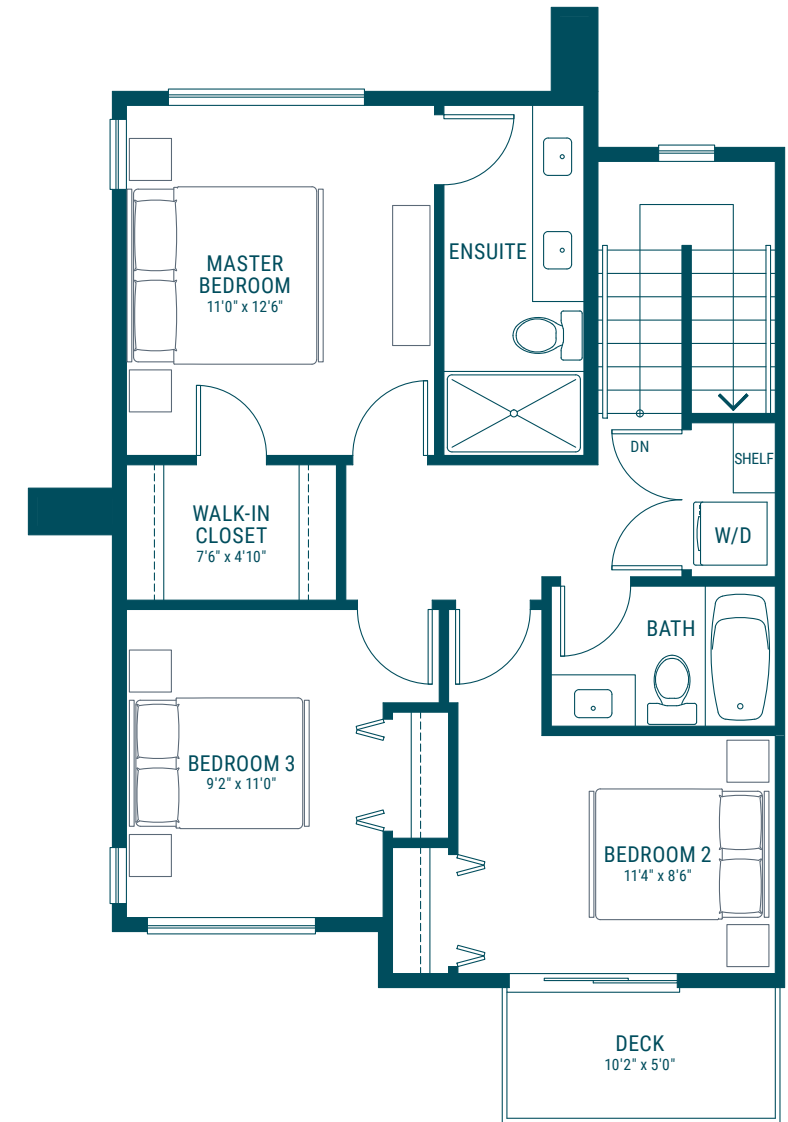

MODERN B₁

3 BED 2.5 BATH
SUITE 1 BED 1 BATH

HOME	1549	SQ FT
SUITE	401	SQ FT
TOTAL INTERIOR	1950	SQ FT
DECK	251	SQ FT

TOTAL LOWER 507 SQ FT
ENTRY 106 SQ FT
SUITE 401 SQ FT

MAIN 707 SQ FT

UPPER 736 SQ FT