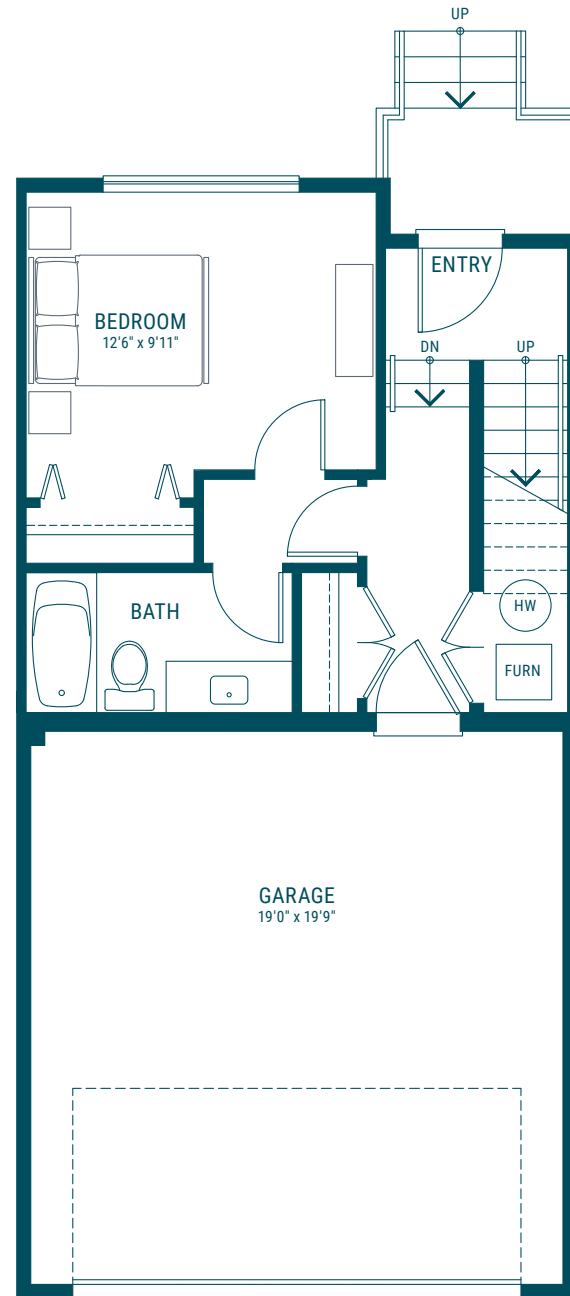

# MODERN A<sub>1</sub>

4 BED 3.5 BATH

INTERIOR	1668	SQ FT
DECK	200	SQ FT

LOWER 387 SQ FT

MAIN 627 SQ FT

UPPER 654 SQ FT