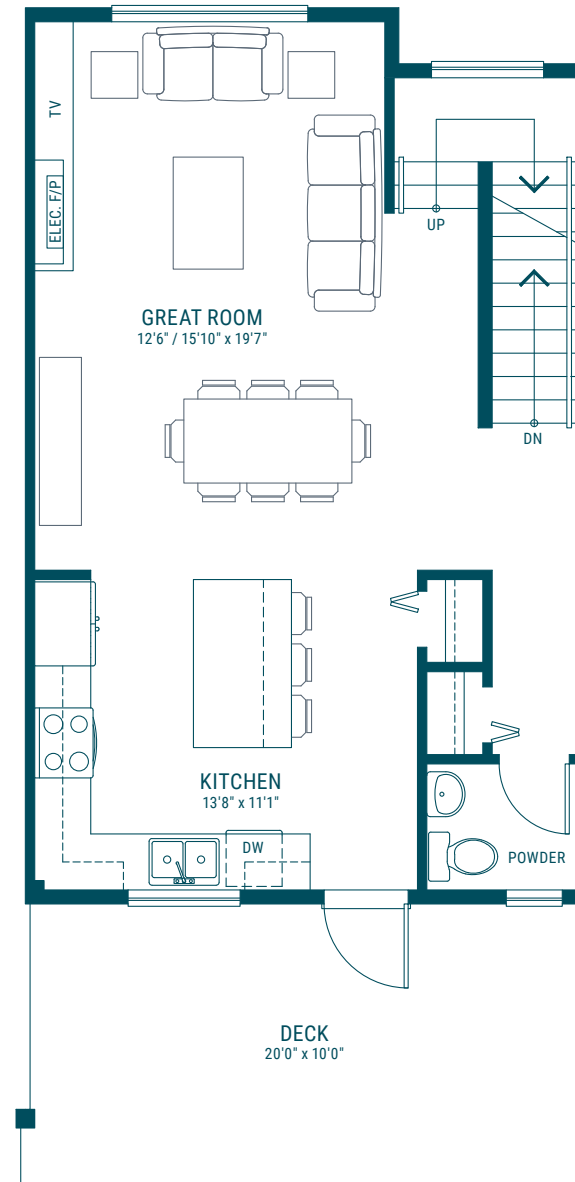

# MODERN A<sub>1</sub>

4 BED 3.5 BATH

INTERIOR	1668	SQ FT
DECK	200	SQ FT

LOWER 387 SQ FT

MAIN 627 SQ FT

UPPER 654 SQ FT