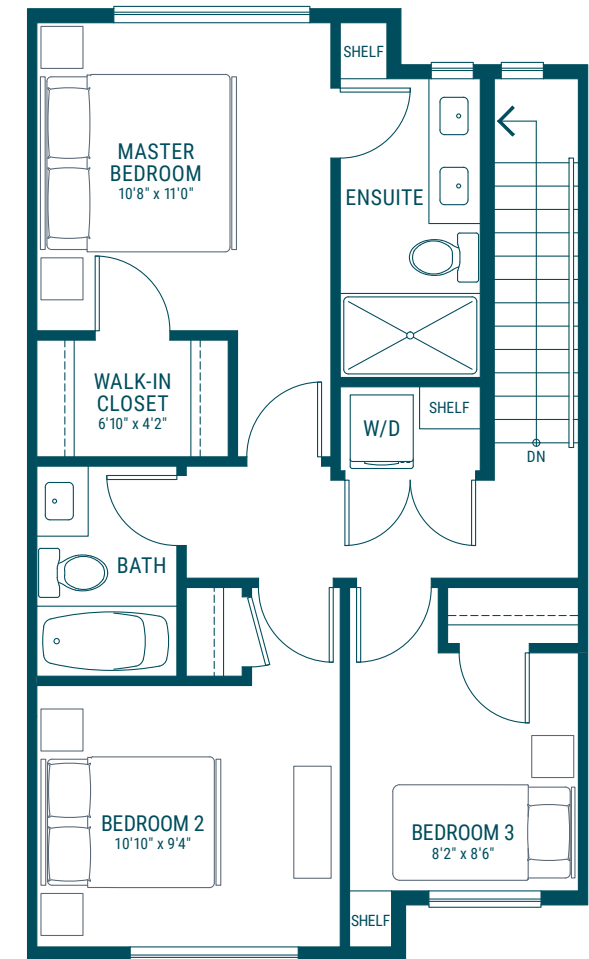

# MODERN A<sub>1</sub>

4 BED 3.5 BATH

INTERIOR	1668	SQ FT
DECK	200	SQ FT

LOWER 387 SQ FT

MAIN 627 SQ FT

UPPER 654 SQ FT