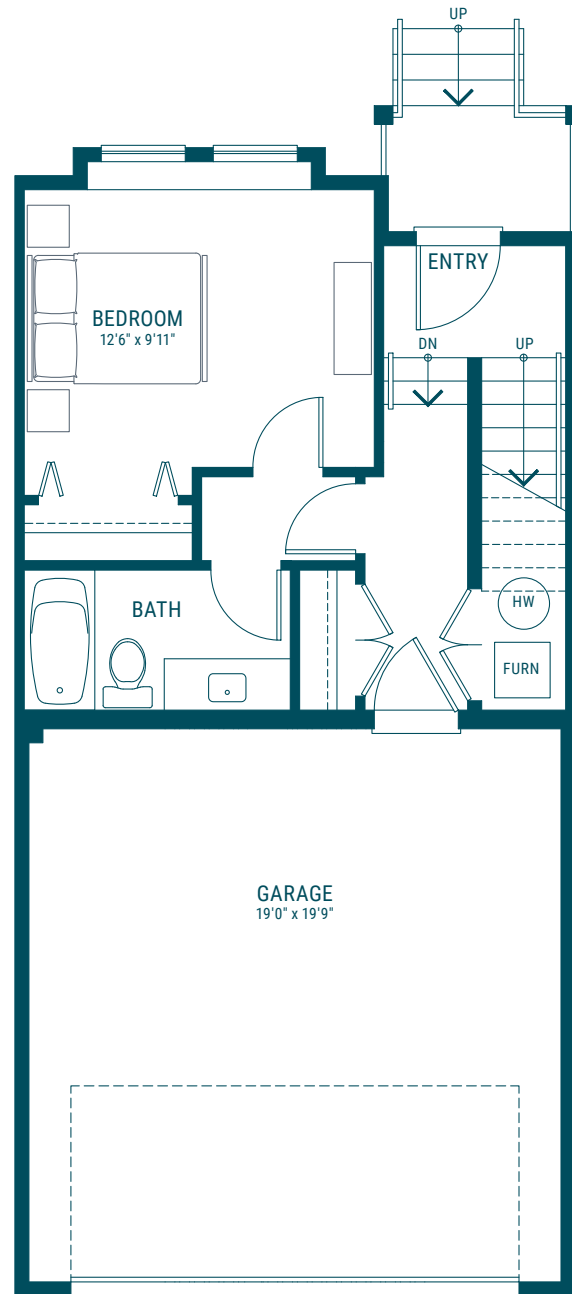

# TRADITIONAL A

4 BED 3.5 BATH

INTERIOR	1687 SQ FT
DECK	200 SQ FT

LOWER 396 SQ FT

MAIN 637 SQ FT

UPPER 654 SQ FT