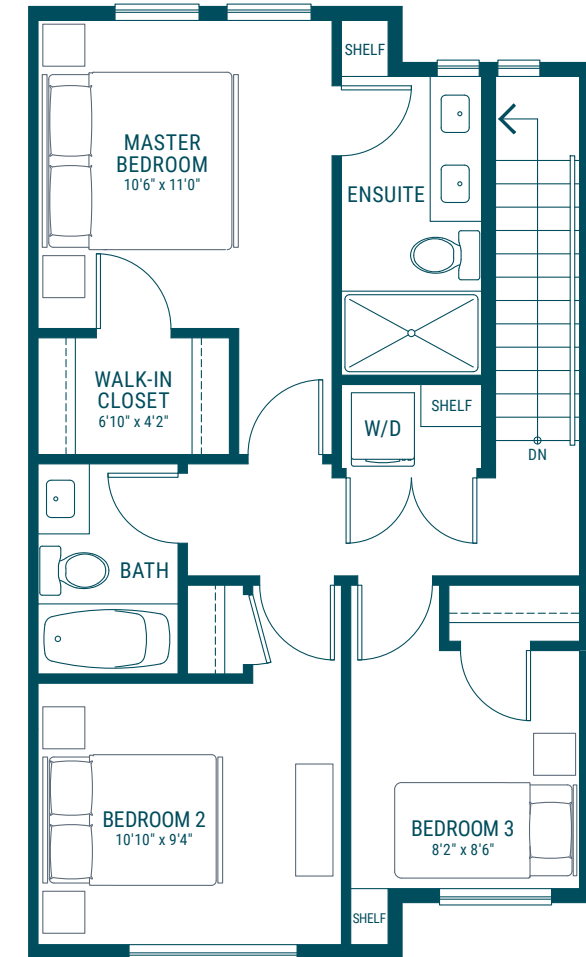

# TRADITIONAL A

4 BED 3.5 BATH

INTERIOR	1687 SQ FT
DECK	200 SQ FT

LOWER 396 SQ FT

MAIN 637 SQ FT

UPPER 654 SQ FT