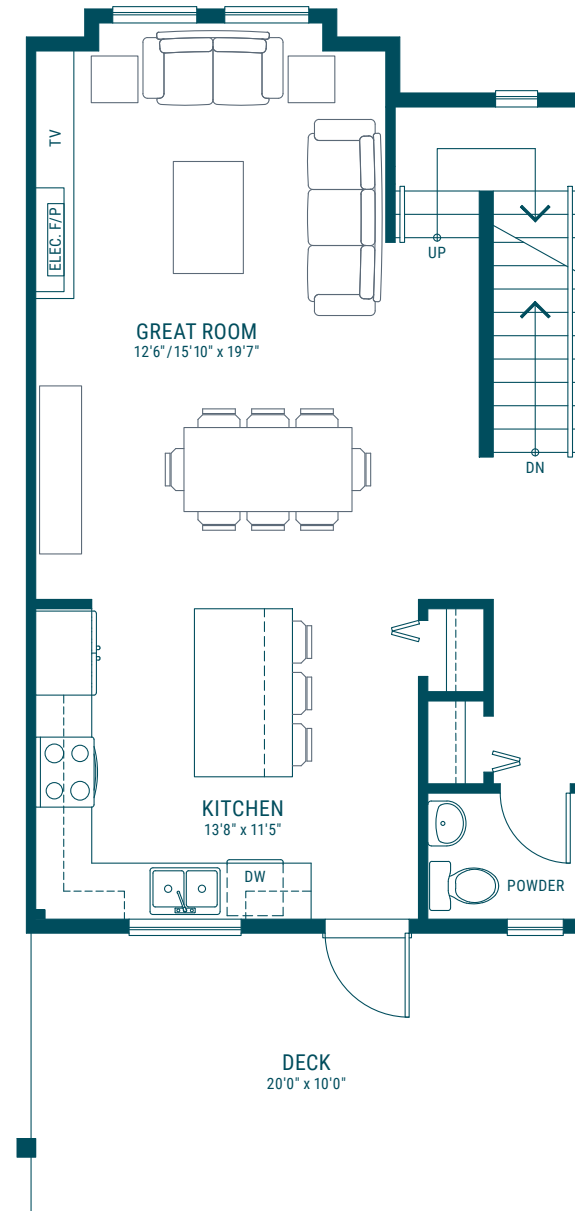

# TRADITIONAL A

4 BED 3.5 BATH

INTERIOR	1687 SQ FT
DECK	200 SQ FT

LOWER 396 SQ FT

MAIN 637 SQ FT

UPPER 654 SQ FT