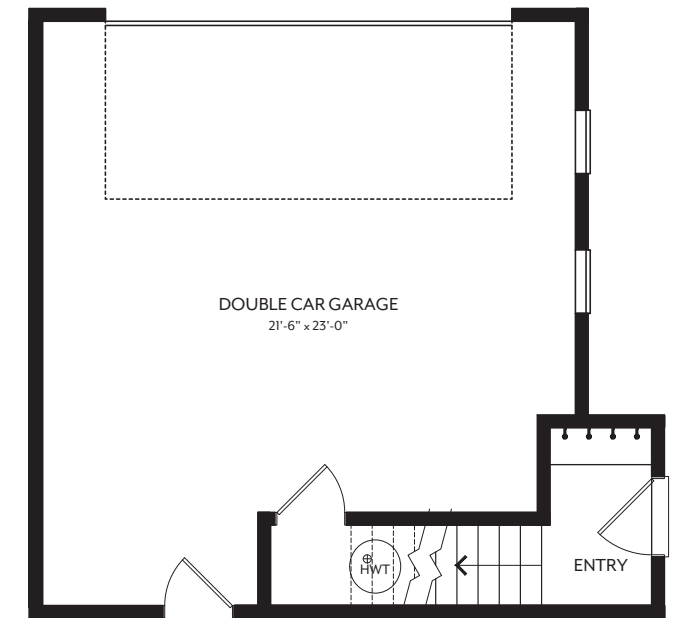

COACH HOME - STUDIO 1 BATH
520 SQ.FT.

GARAGE
DOUBLE 510 SQ.FT.

The Developer reserves the right to make modifications to floor plans, features and/or finishes without notice. Sizes are based on architectural measurements E.&O.E.