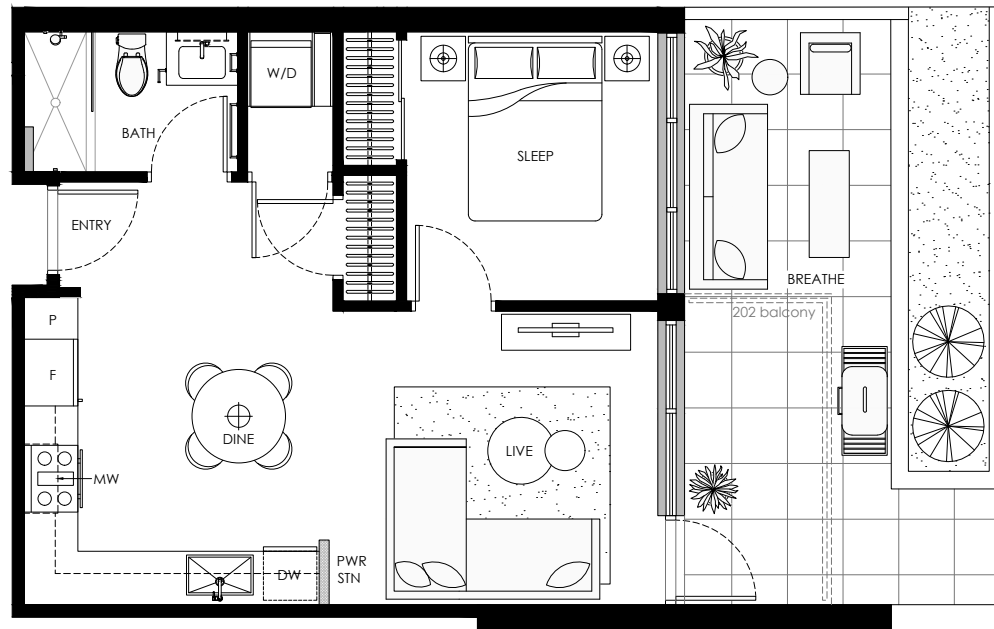

A1

1 BEDROOM

Indoor: 537 - 543 SQ. FT.
Outdoor: 64 - 169 SQ. FT.

LEVEL 2

LEVEL 1