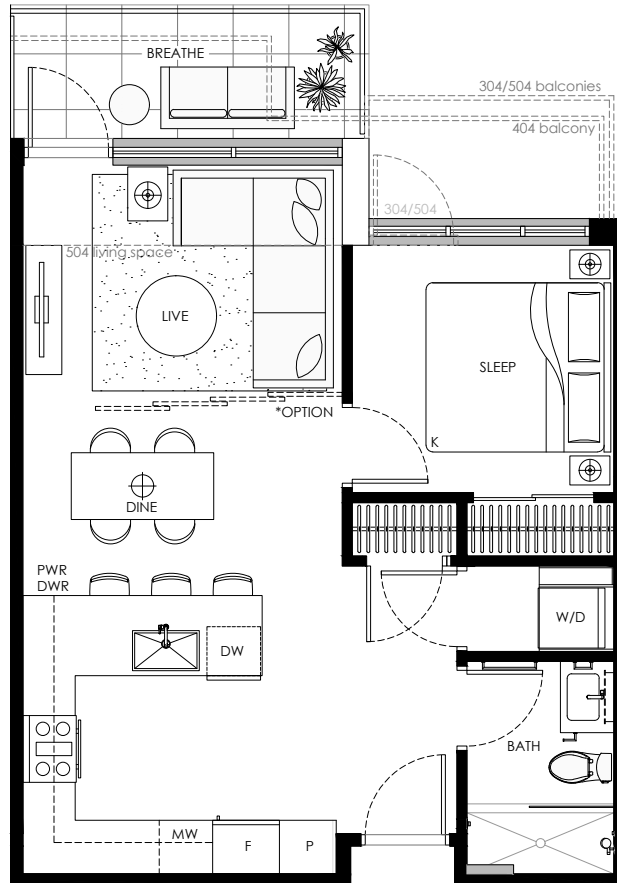

# A4

## 1 BEDROOM

Indoor: 563 - 625 SQ. FT.  
Outdoor: 50 - 114 SQ. FT.

LEVEL 5

LEVEL 4

LEVEL 3