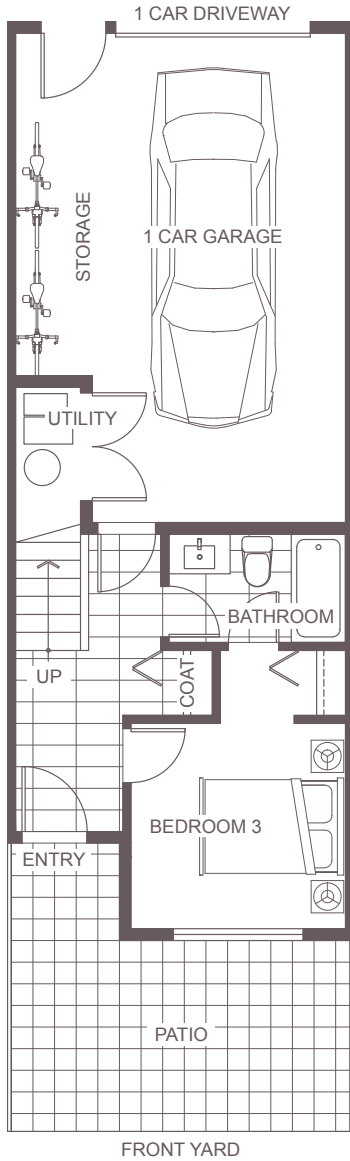

# B PLAN

3 bedroom + den, 3 bathroom  
Approx. 1,453 sq. ft.

LOWER

MAIN

UPPER