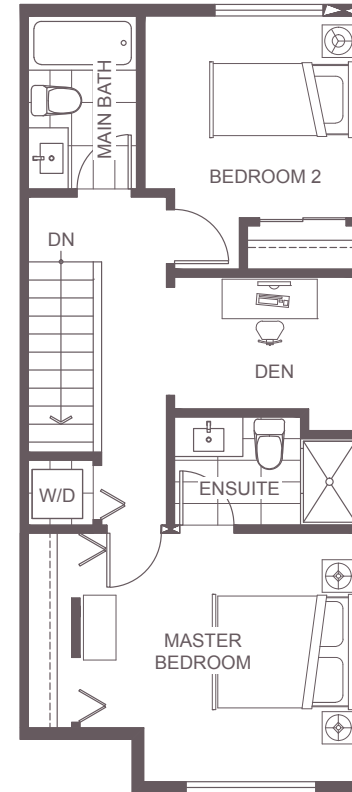

# B PLAN

3 bedroom + den, 3 bathroom  
Approx. 1,453 sq. ft.

LOWER

MAIN

UPPER