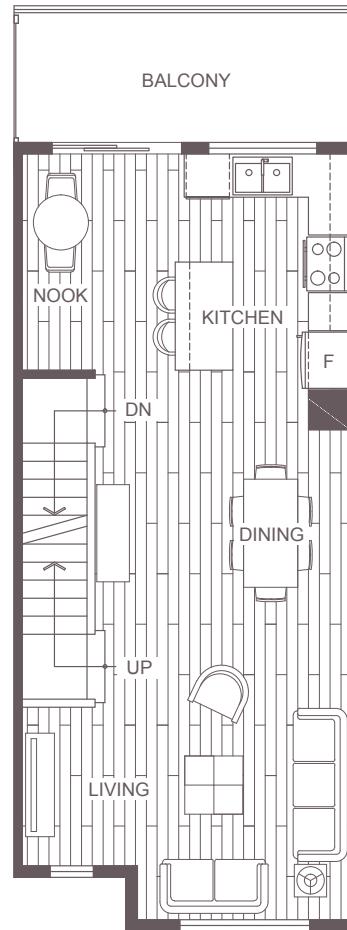

# B PLAN

3 bedroom + den, 3 bathroom  
Approx. 1,453 sq. ft.

LOWER

MAIN

UPPER