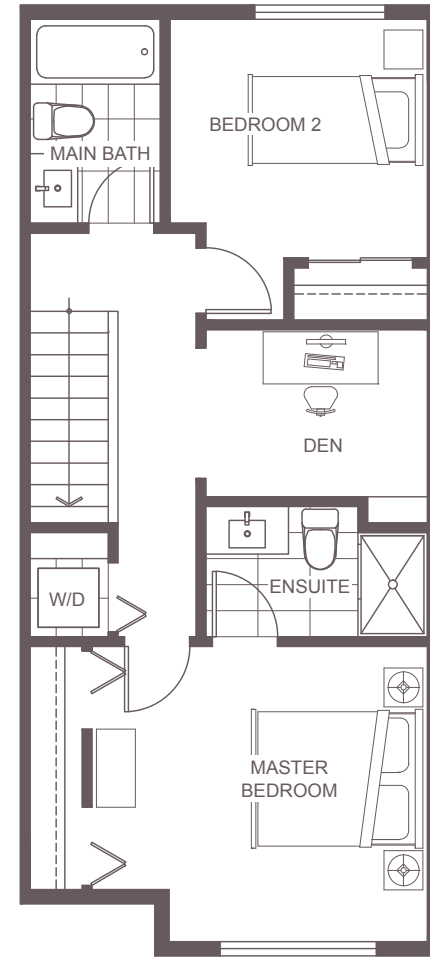

# A PLAN

2 bedroom + den, 2 bathroom  
Approx. 1,246 sq. ft.

LOWER

MAIN

UPPER