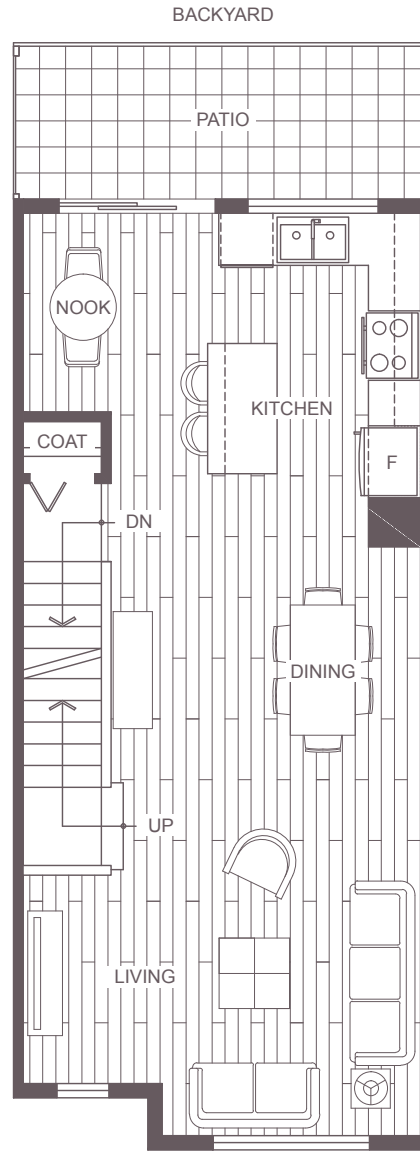

# A PLAN

2 bedroom + den, 2 bathroom  
Approx. 1,246 sq. ft.

LOWER

MAIN

UPPER