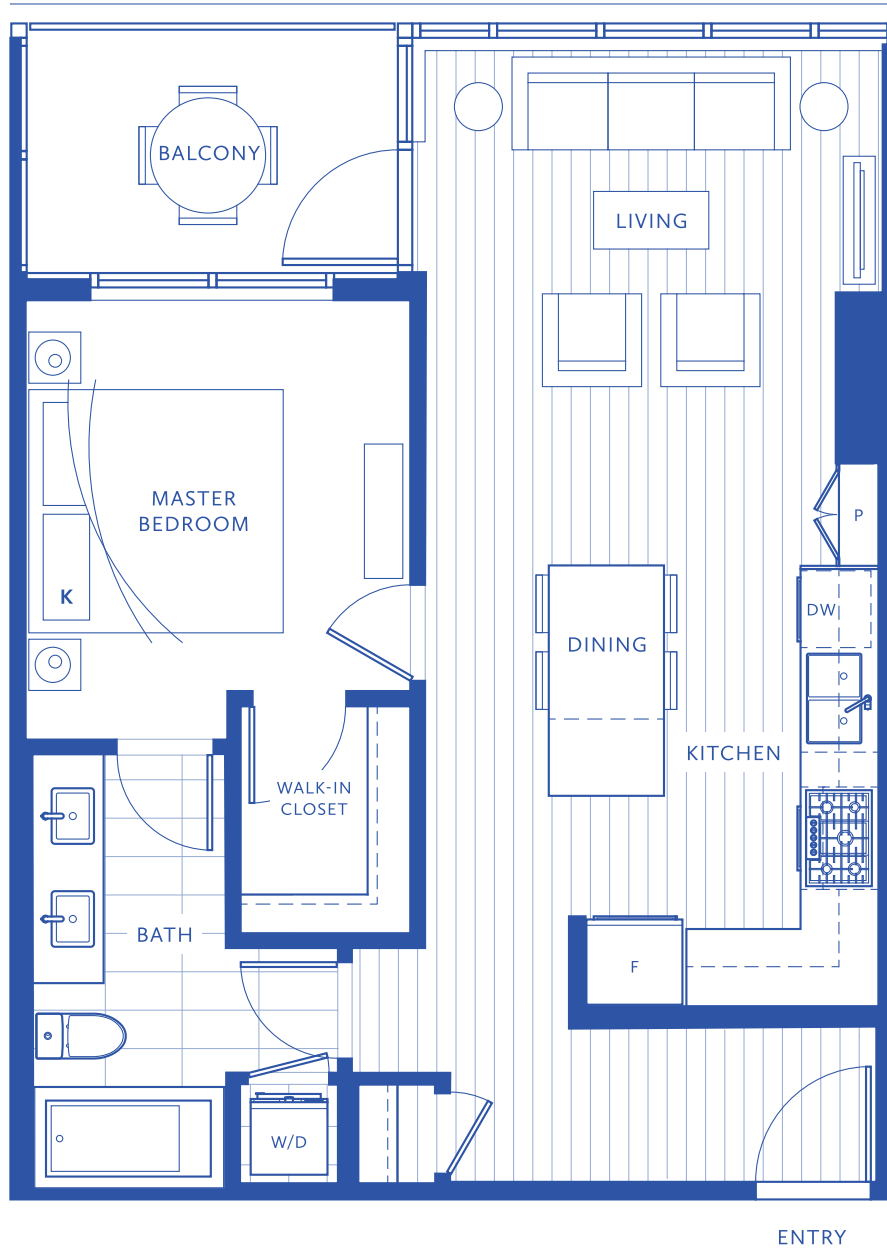

B2

1 Bed, 1 Bath

Interior 639 SQ FT

Exterior 62 SQ FT

soleil

WHITE ROCK LIVING

ENTRY

MOUNTAINS

WATER

NORTH BLUFF RD

LEVELS 13-24