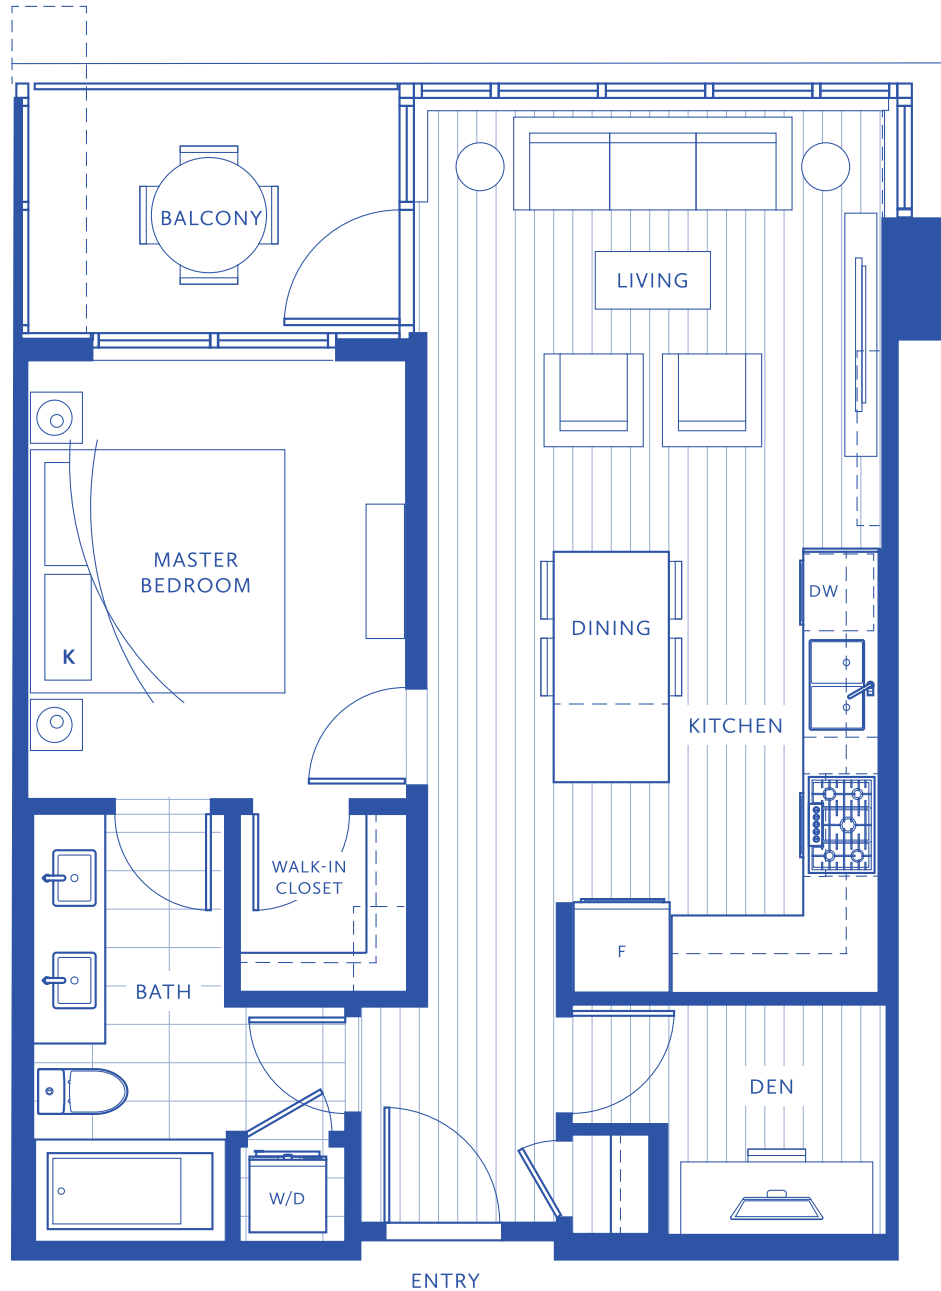

B

1 Bed + Den, 1 Bath

Interior 638-640 SQ FT

Exterior 51-62 SQ FT

soleil

WHITE ROCK LIVING

ENTRY

MOUNTAINS

WATER

NORTH BLUFF RD

LEVELS 3-12