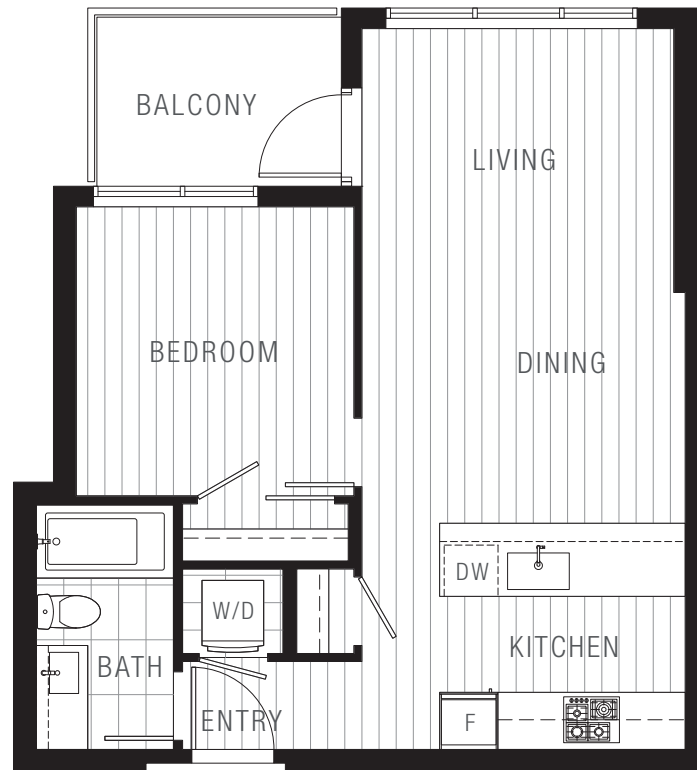

PLAN 1Ea

1 BED + 1 BATH

INTERIOR: 576 sq. ft.
BALCONY: 58-59 sq. ft.

ALASKA

LEVELS 13-21

LEVEL 12