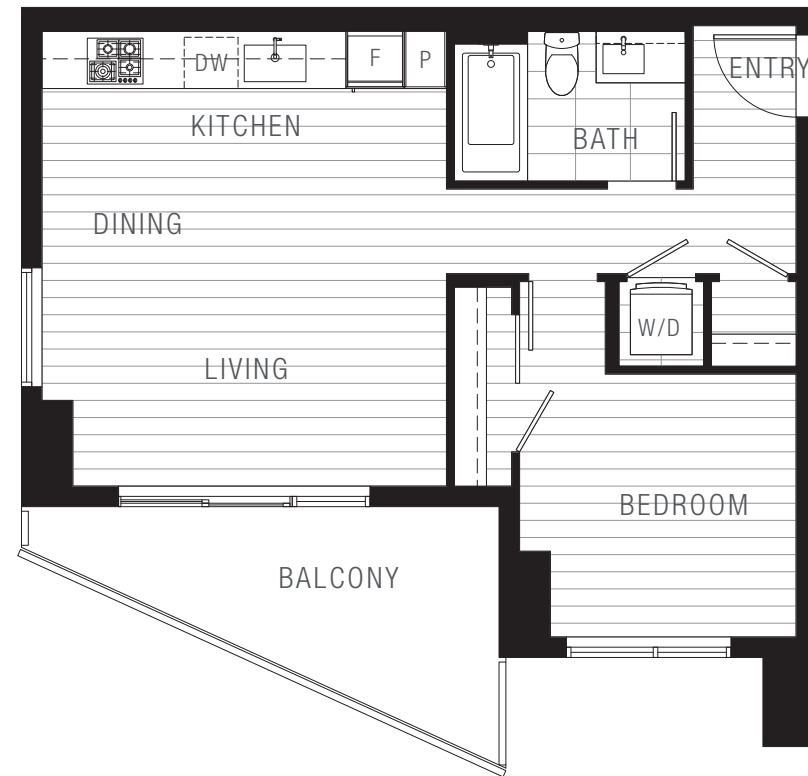

PLAN 1C

1 BED + 1 BATH

INTERIOR: 580 sq. ft.
BALCONY: 91-93 sq. ft.

ALASKA

LEVELS 13-21

LEVEL 12

LEVELS 4-11

LEVEL 3

NORTH