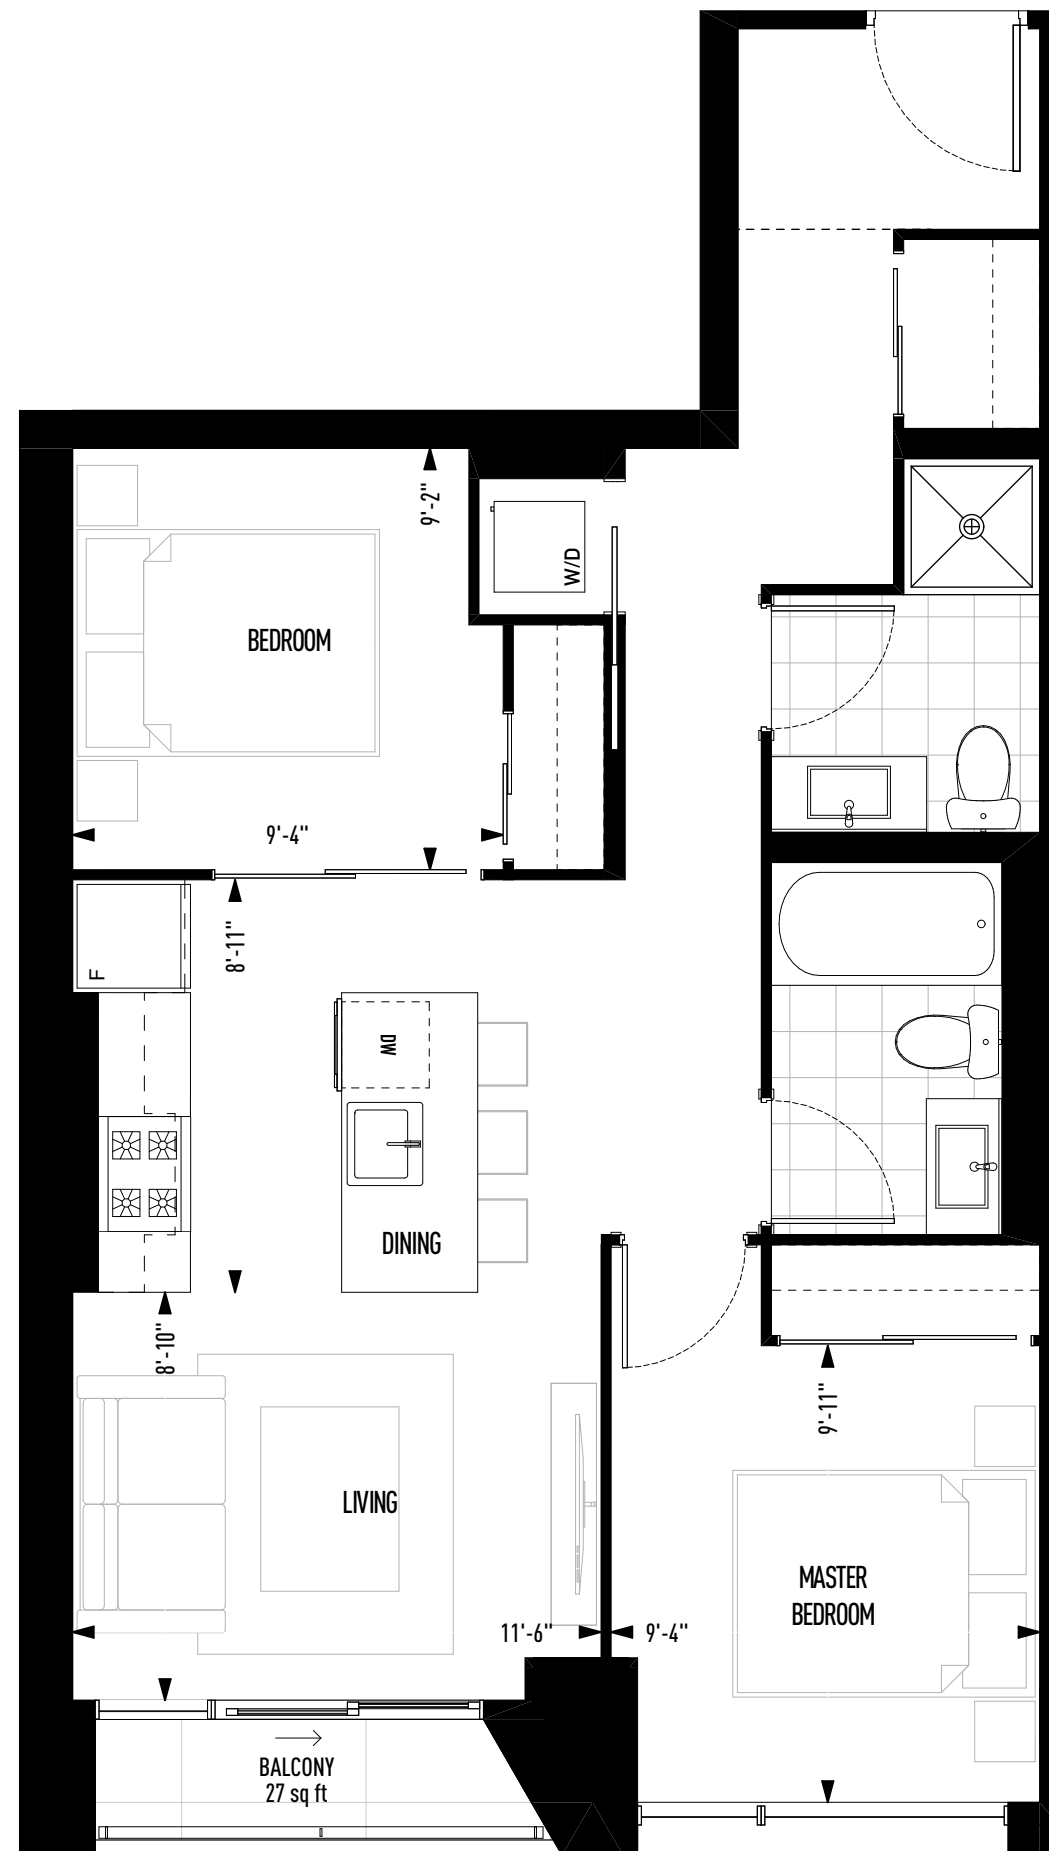

# THEO

RADICALLY CLASSIC ON THE DANFORTH

## SUITE 203|303|403

2 Bedroom  
736 Square Feet

2nd | 3rd | 4th Floors

Sizes and specifications are subject to change without notice.  
Actual floor area may differ from that stated. Plans are not to scale. E.&O.E.