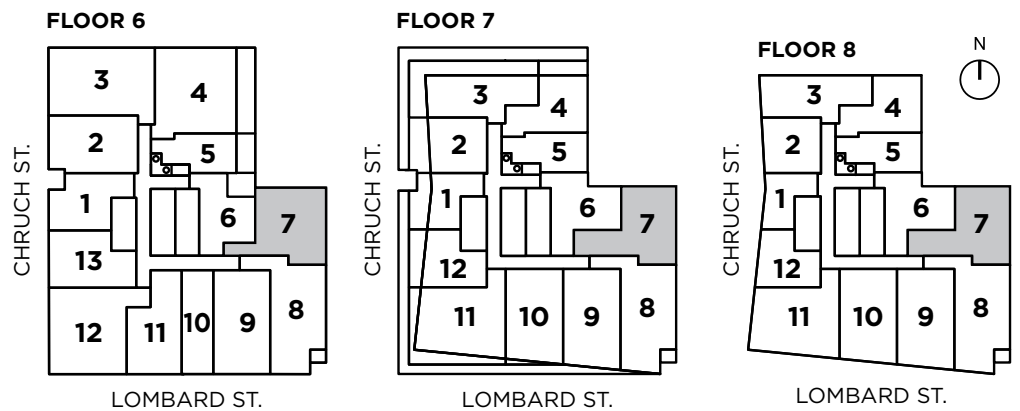

727

2 BEDROOM + 2 BATH

727 sq. ft.

THE SAINT

All plans, dimensions and specifications are subject to change without notice. Actual usable floor space may vary from the stated floor area. Column locations, window locations and size may vary and are subject to change without notice. Renderings are artists concept and will change if required by site conditions. Plans, specifications and materials are subject to availability, substitution, modification without notice at sole discretion of Minto Communities Inc. E. & O.E. 10/19