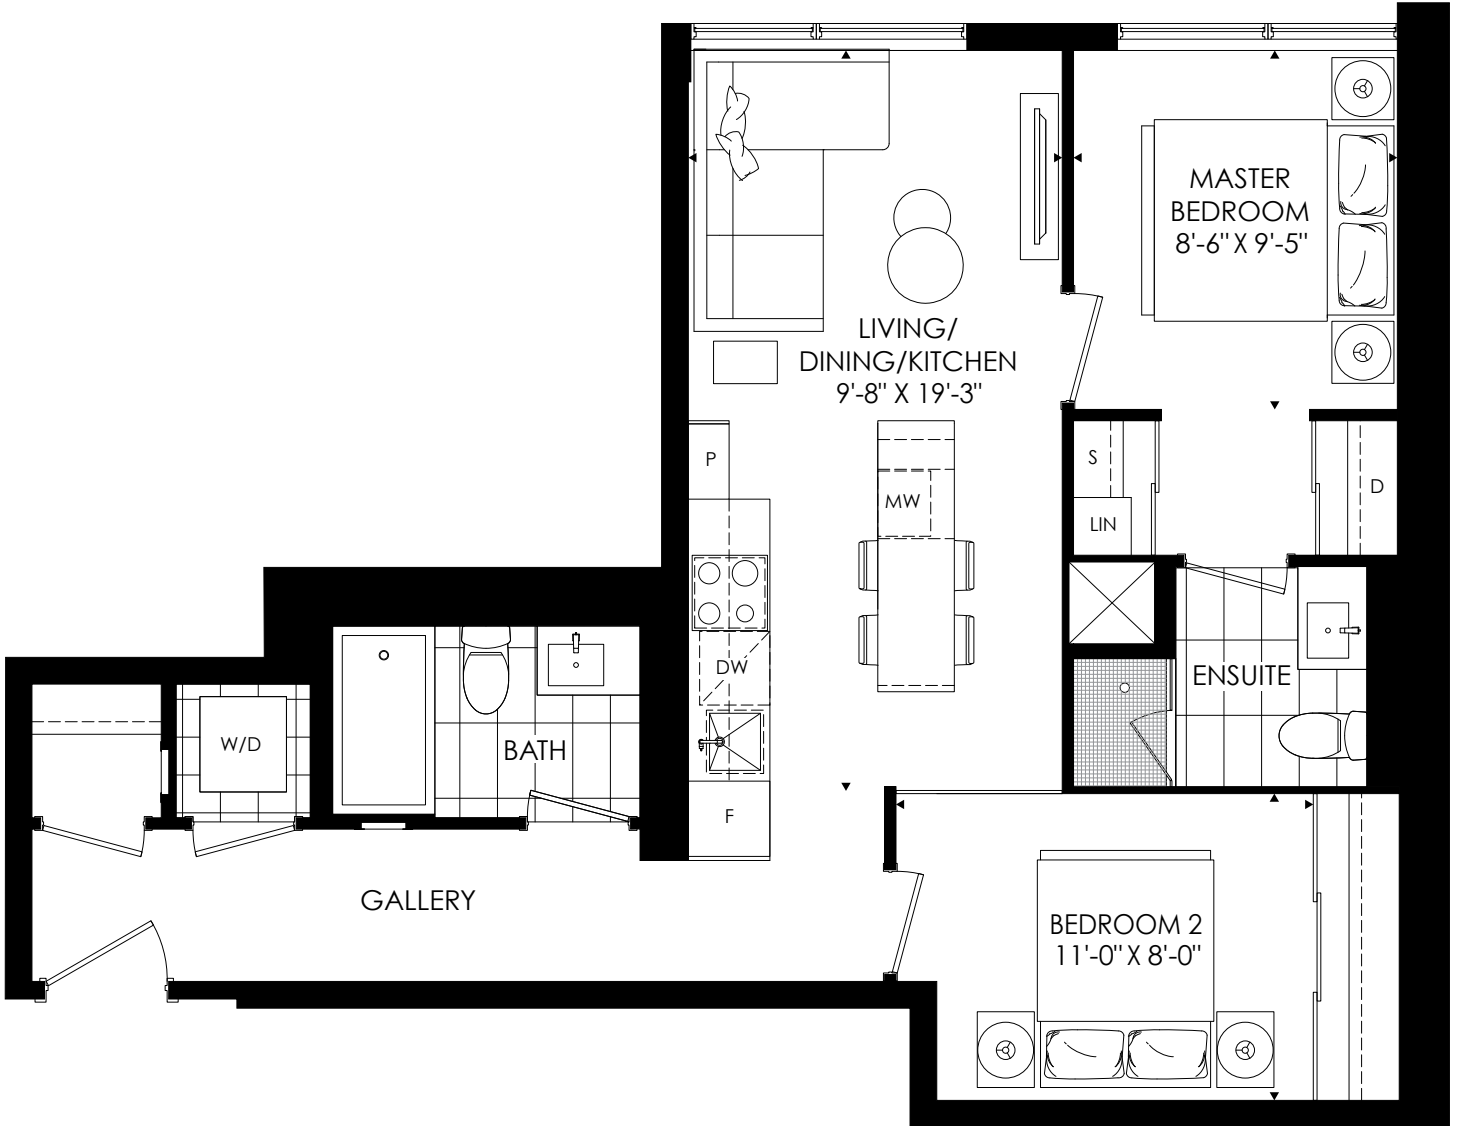

# 727

## 2 BEDROOM + 2 BATH

727 sq. ft.

# THE SAINT

All plans, dimensions and specifications are subject to change without notice. Actual usable floor space may vary from the stated floor area. Column locations, window locations and size may vary and are subject to change without notice. Renderings are artists concept and will change if required by site conditions. Plans, specifications and materials are subject to availability, substitution, modification without notice at sole discretion of Minto Communities Inc. E. & O.E. 10/19