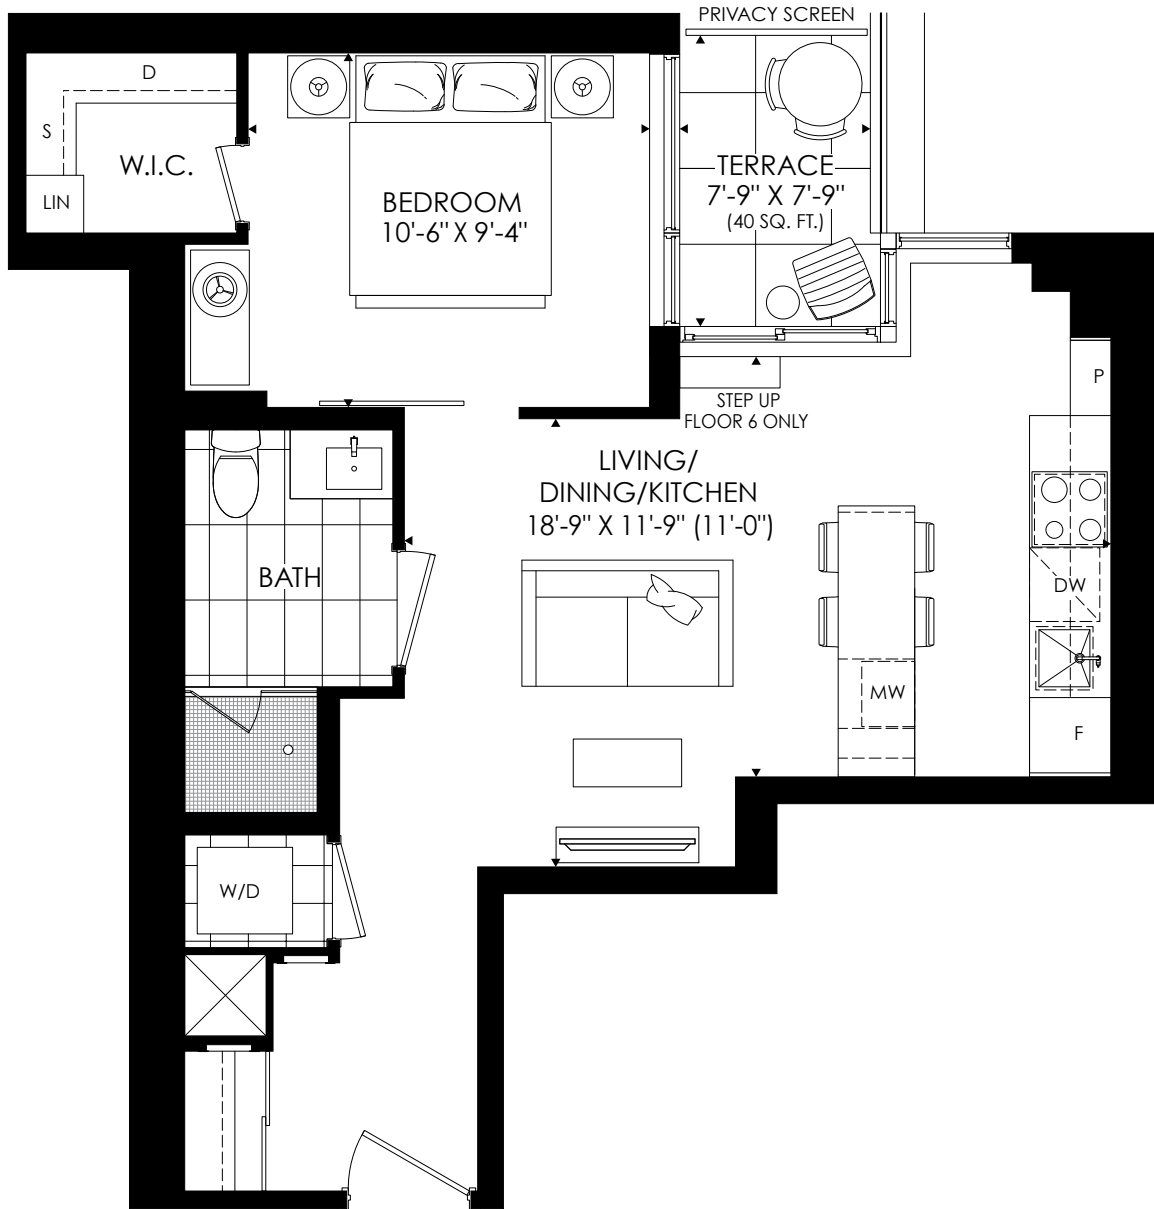

590

1 BEDROOM + 1 BATH

Indoor Living - 590 sq. ft. • Outdoor Living - 40 sq. ft. • Total Living - 630 sq. ft.

THE SAINT

All plans, dimensions and specifications are subject to change without notice. Actual usable floor space may vary from the stated floor area. Column locations, window locations and size may vary and are subject to change without notice. Renderings are artists concept and will change if required by site conditions. Plans, specifications and materials are subject to availability, substitution, modification without notice at sole discretion of Minto Communities Inc. E. & O.E.03/20