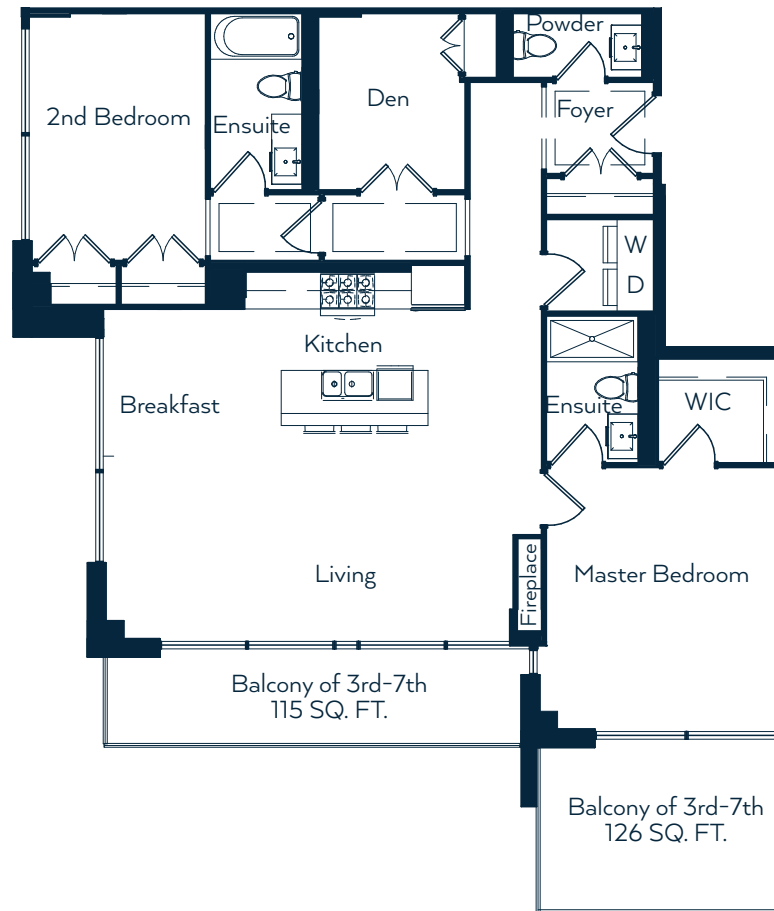

THE SIERRA

As one of California's northernmost wine regions, the Sierra Foothills are home to a select group of boutique wineries. The Sierra suite at The Insignia draws inspiration from the independent winemakers of the Sierra Foothills. Inspired by the same commitment to excellence and original thinking that drives the Sierra Foothills' most cherished boutique winegrowers, this luxury residence is a unique work of residential art. From the walk-in closets to the walk-out terrace, every inch of The Sierra has been engineered to create a character as distinct as the winemakers who inspired it.

2 BEDROOM / DEN / 2.5 BATHROOM
1,330 SQ. FT. + BALCONY 1 & 2 - 241 SQ. FT.

Living	23' 9"	x	12' 5"
Kitchen	12' 0"	x	7' 8"
Breakfast	7' 8"	x	8' 0"
Master	13' 6"	x	14' 5"
2nd Bedroom	9' 7"	x	13' 5"
Den	8' 0"	x	9' 7"

Disclaimer: All dimensions are approximate. Actual usable floor plan space may differ from stated area in accordance with Bulletin 22 published by the Tarion Warranty Corporation. E. & O. E.