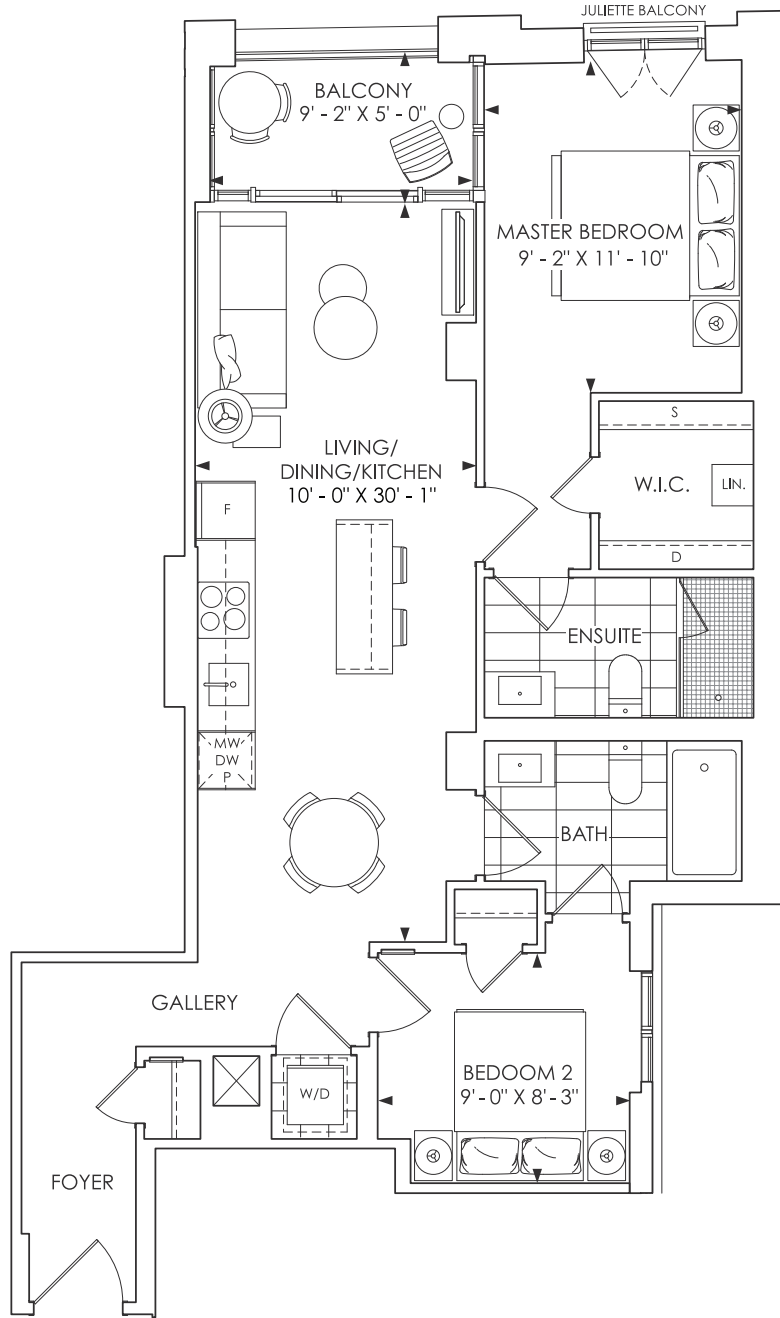

850

2 BEDROOM + 2 BATH + BALCONY

INDOOR LIVING - 850 SQ. FT. | OUTDOOR LIVING - 43 SQ. FT. | TOTAL LIVING - 893 SQ. FT.

All plans, dimensions and specifications are subject to change without notice. Actual usable floor space may vary from the stated floor area. Column locations, window locations and sizes may vary and are subject to change without notice. Furniture not included. Wainscoting, crown moulding, herringbone floors and some of the tile options are at an additional cost. Renderings are artist's concept only. E. & O. E.