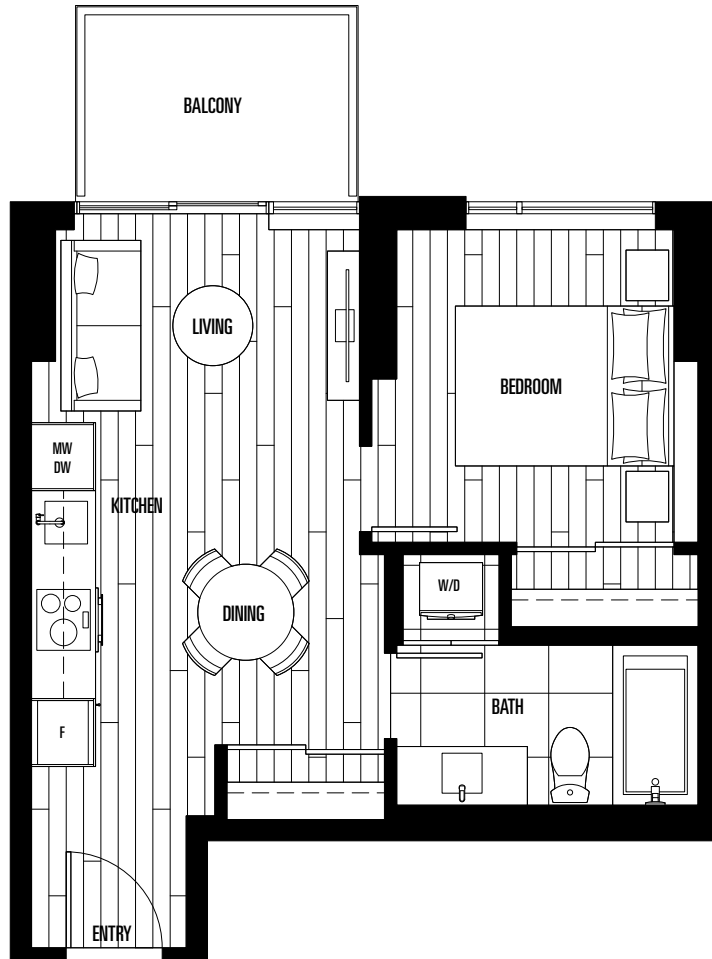

PLAZA ONE

AT KING GEORGE HUB

PLAN A 1 BEDROOM

Interior: 461-465 sf

Exterior: 55 sf

TRANSIT ➤ LIVE ➤ WORK ➤ SHOP ➤ PLAY ➤ TRANSIT ➤ LIVE ➤ WORK ➤ SHOP ➤ PLAY