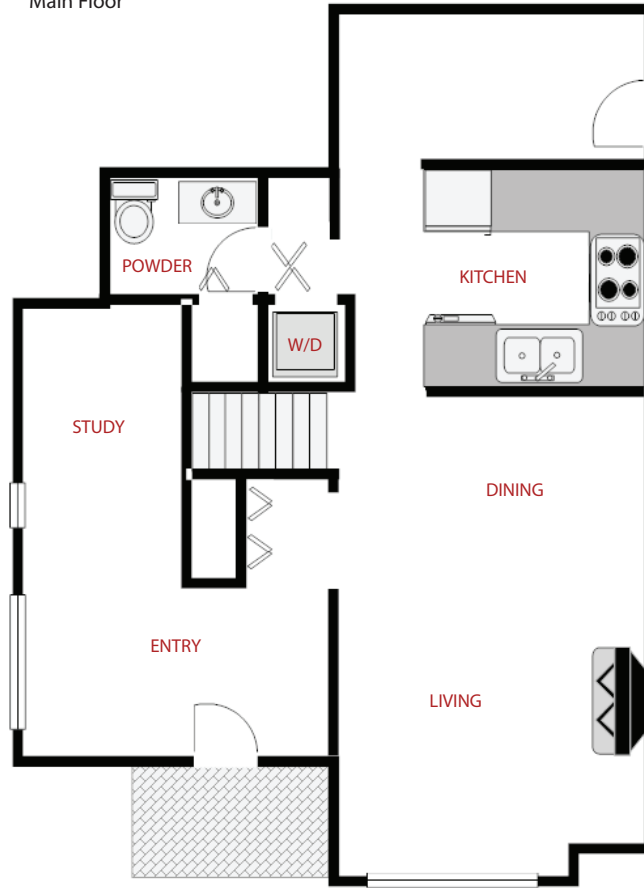

Townhome Plan C2

1504 Sq. ft.

Main Floor

2nd Floor

Ground Level

2nd Level

In the continuing efforts to improve the homes, the developer reserves the right to modify or change plans, specifications, finishes and features without notice. Sizes are approximate and subject to change. E&OE.