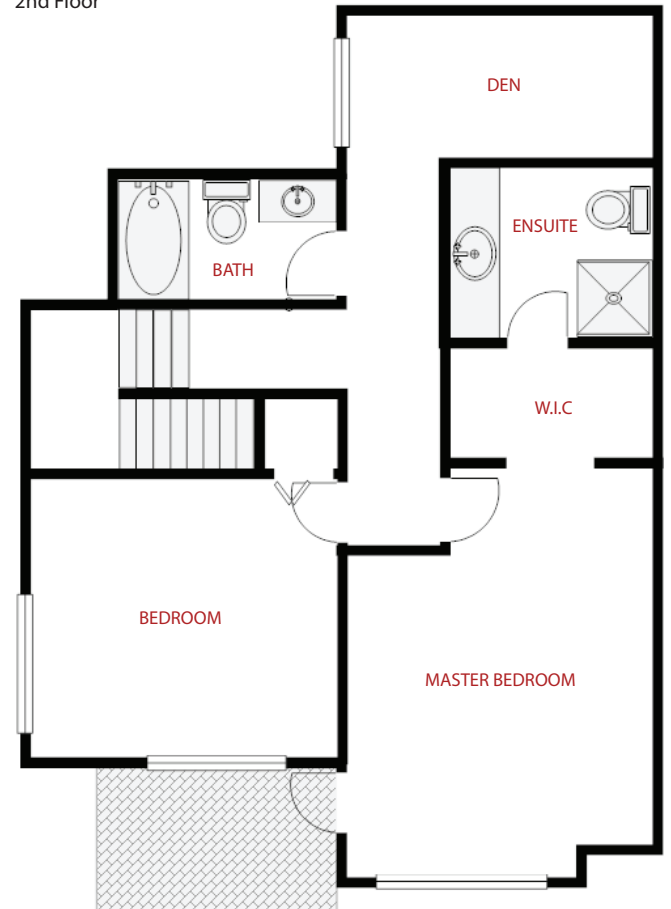

Townhome Plan C2

1504 Sq. ft.

Main Floor

2nd Floor

Ground Level

2nd Level

In the continuing efforts to improve the homes, the developer reserves the right to modify or change plans, specifications, finishes and features without notice. Sizes are approximate and subject to change. E&OE.