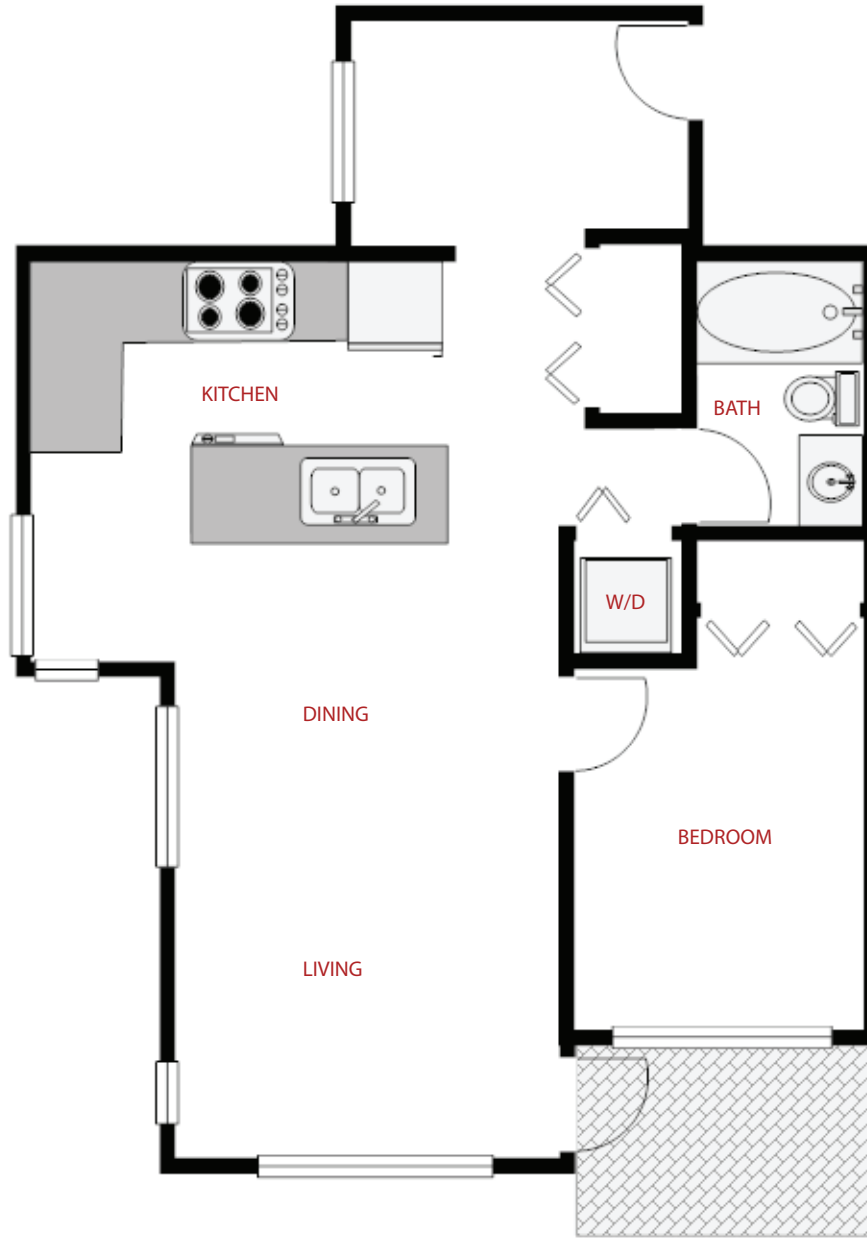

1 Bedroom
Plan B2
730 Sq. ft.

In the continuing efforts to improve the homes, the developer reserves the right to modify or change plans, specifications, finishes and features without notice. Sizes are approximate and subject to change. E&OE.