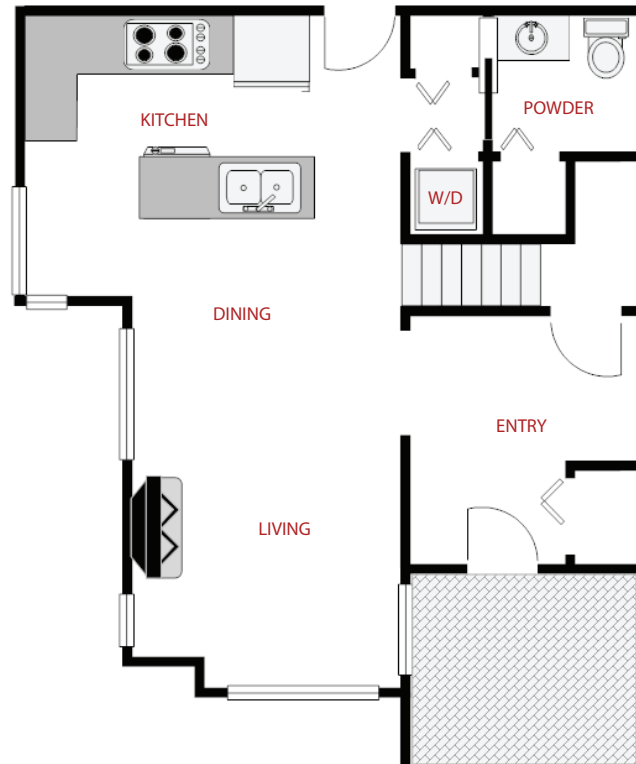

# Townhome Plan B2

1391 Sq. ft.

Main Floor

2nd Floor

Ground Level

2nd Level

In the continuing efforts to improve the homes, the developer reserves the right to modify or change plans, specifications, finishes and features without notice. Sizes are approximate and subject to change. E&OE.