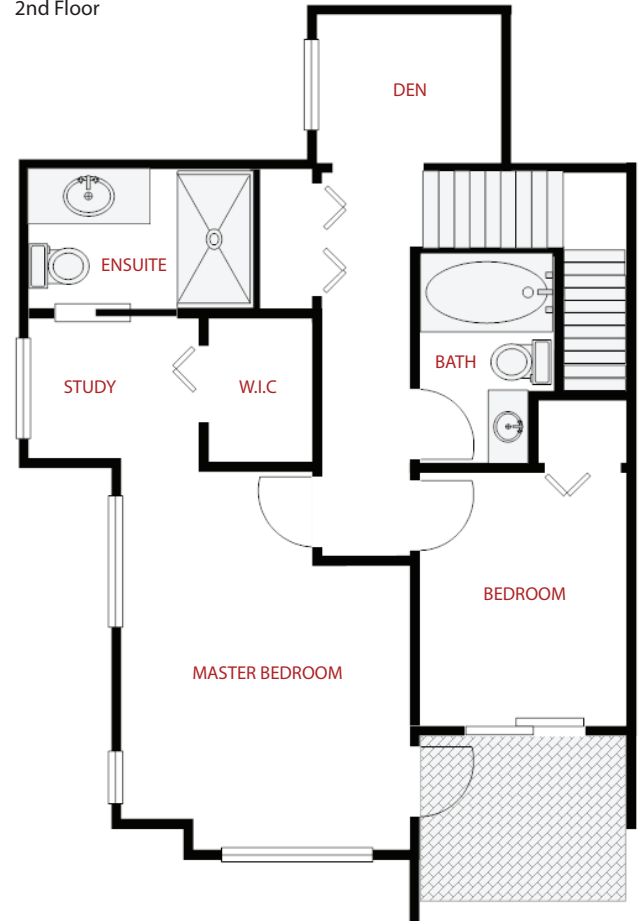

# Townhome Plan B2

1391 Sq. ft.

Main Floor

2nd Floor

Ground Level

2nd Level

In the continuing efforts to improve the homes, the developer reserves the right to modify or change plans, specifications, finishes and features without notice. Sizes are approximate and subject to change. E&OE.