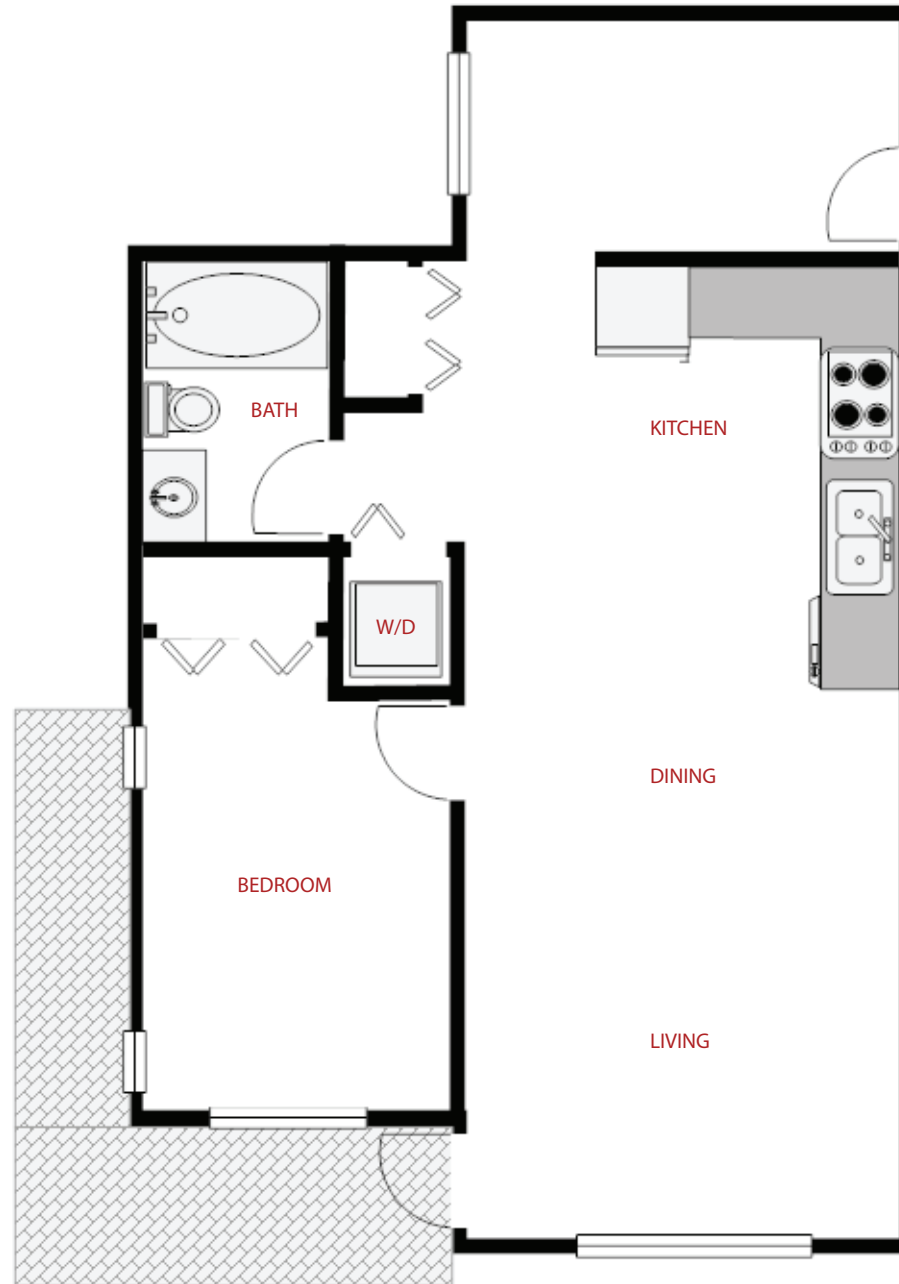

1 Bedroom
Plan C3
679 Sq. ft.

In the continuing efforts to improve the homes, the developer reserves the right to modify or change plans, specifications, finishes and features without notice. Sizes are approximate and subject to change. E&OE.