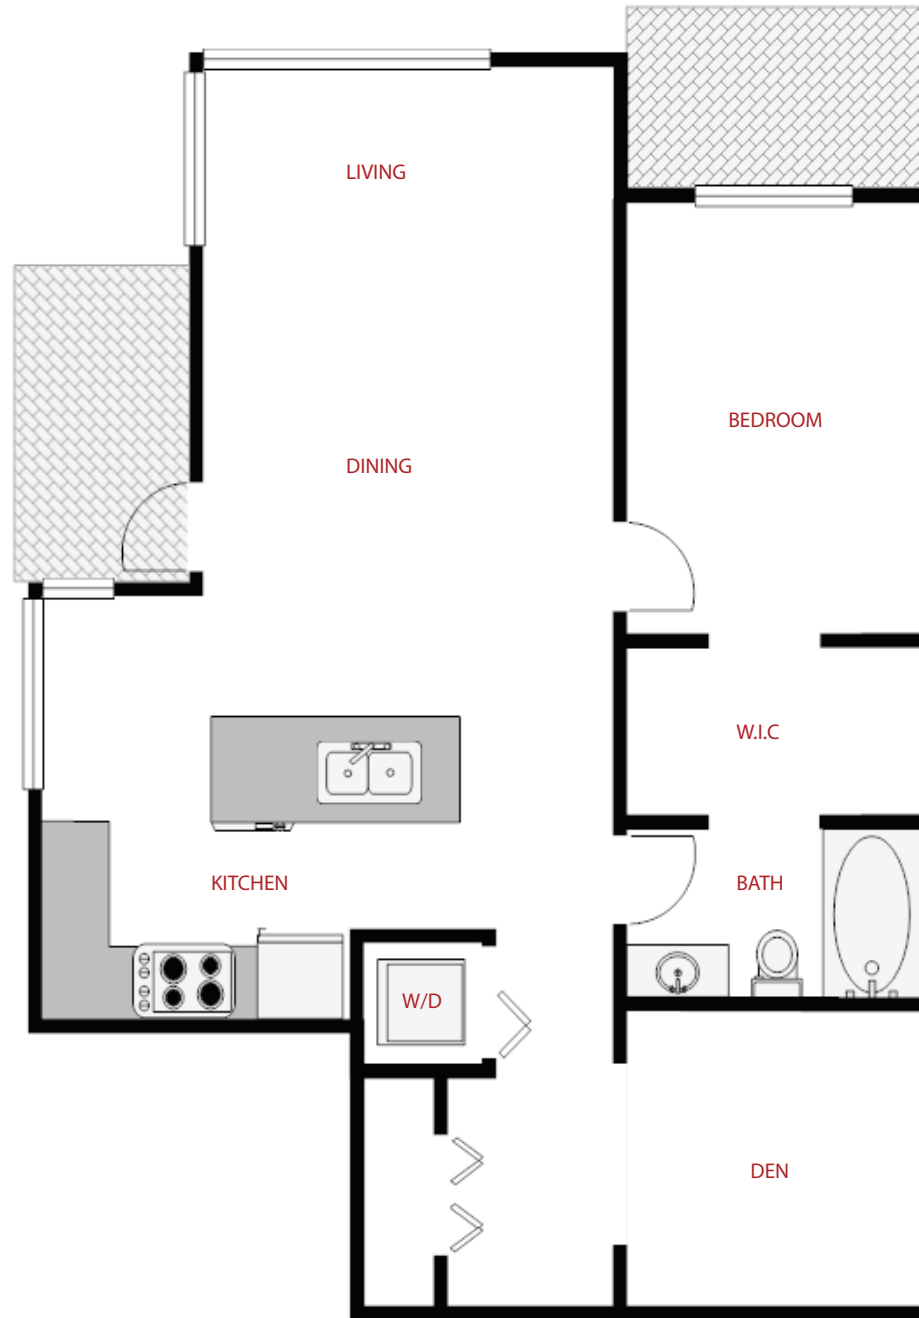

1 Bedroom + Den
Plan C
777 Sq. ft.

In the continuing efforts to improve the homes, the developer reserves the right to modify or change plans, specifications, finishes and features without notice. Sizes are approximate and subject to change. E&OE.