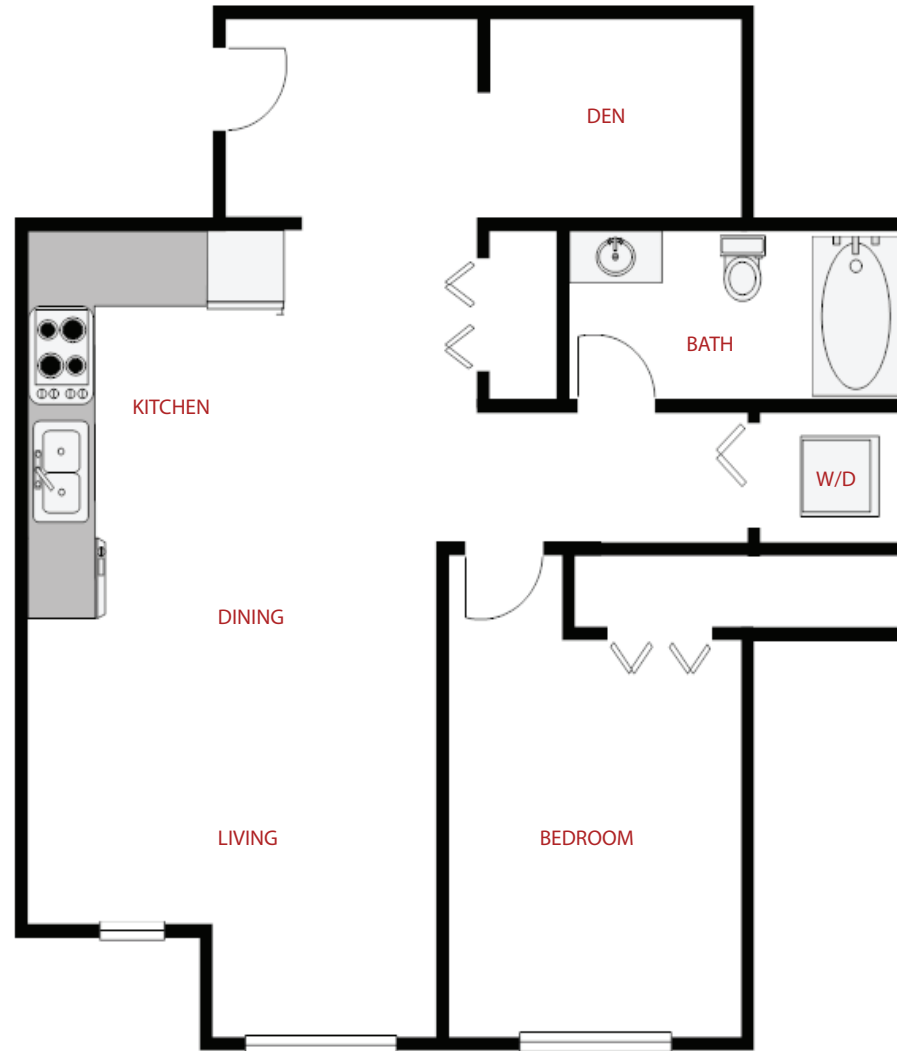

1 Bedroom + Den
Plan D
757 Sq. ft.

In the continuing efforts to improve the homes, the developer reserves the right to modify or change plans, specifications, finishes and features without notice. Sizes are approximate and subject to change. E&OE.