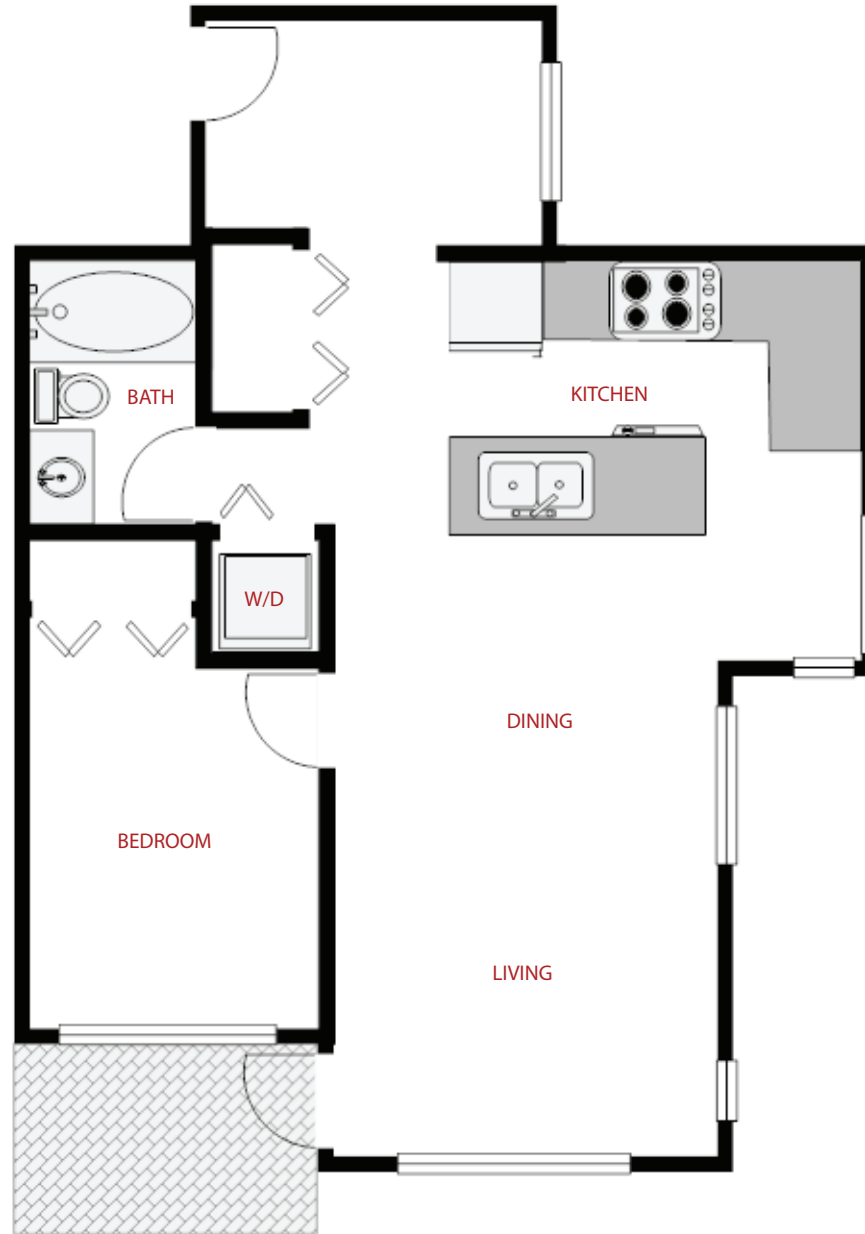

1 Bedroom
Plan B3
734 Sq. ft.

In the continuing efforts to improve the homes, the developer reserves the right to modify or change plans, specifications, finishes and features without notice. Sizes are approximate and subject to change. E&OE.