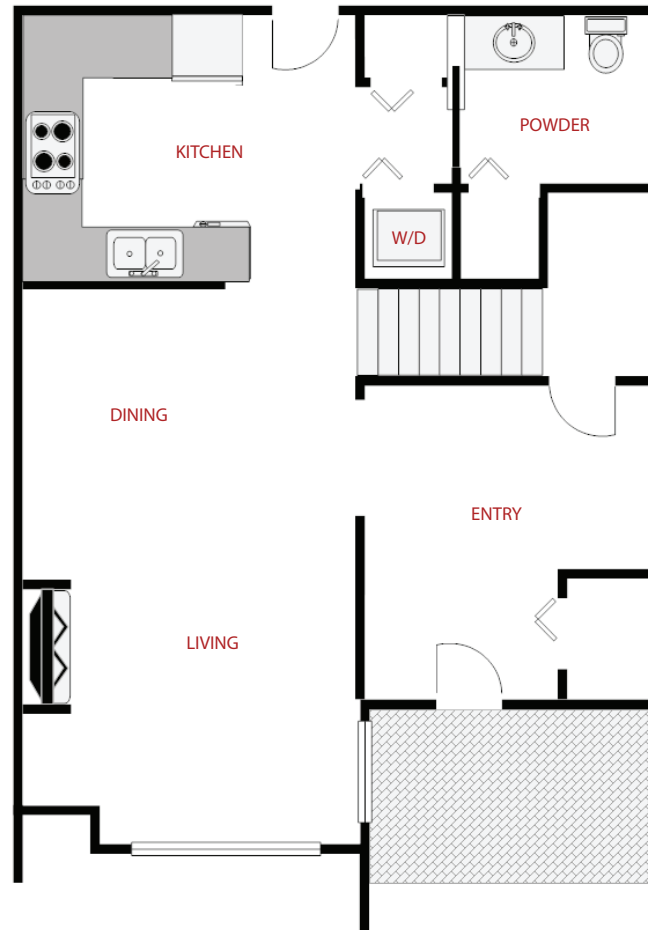

# Townhome Plan A

1194 Sq. ft.

Main Floor

2nd Floor

Ground Level

2nd Level

In the continuing efforts to improve the homes, the developer reserves the right to modify or change plans, specifications, finishes and features without notice. Sizes are approximate and subject to change. E&OE.