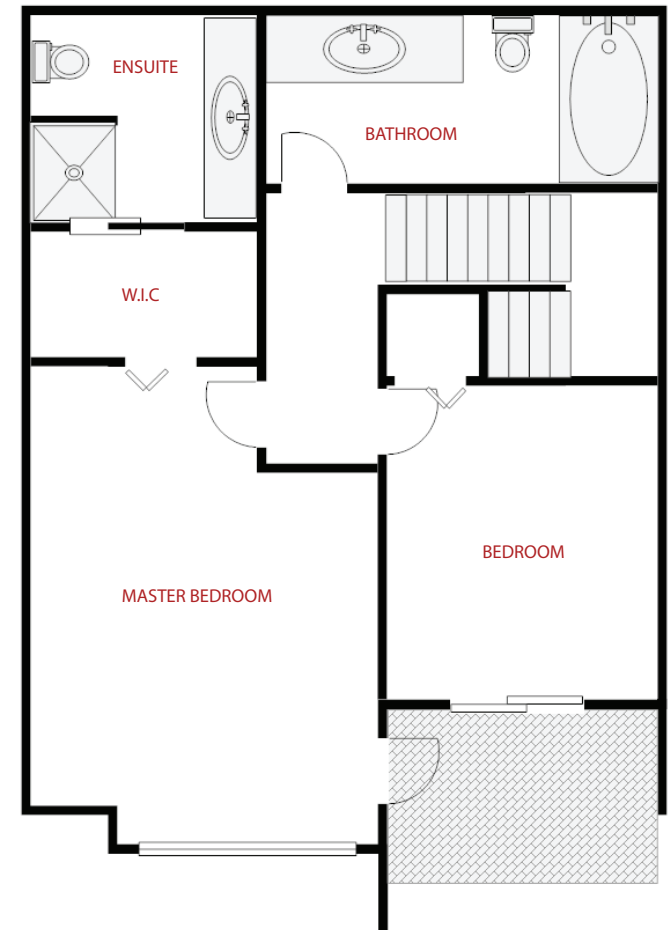

# Townhome Plan A

1194 Sq. ft.

Main Floor

2nd Floor

Ground Level

2nd Level

In the continuing efforts to improve the homes, the developer reserves the right to modify or change plans, specifications, finishes and features without notice. Sizes are approximate and subject to change. E&OE.