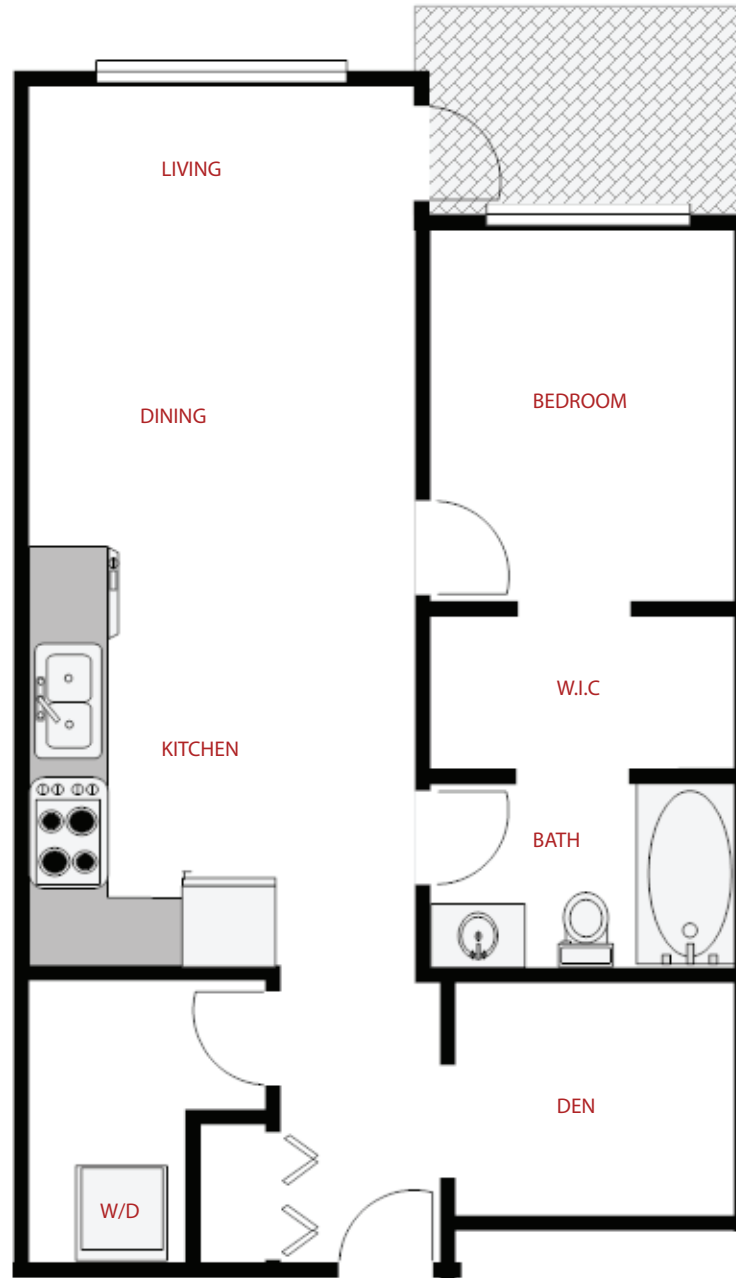

1 Bedroom + Den  
Plan B2  
748 Sq. ft.

In the continuing efforts to improve the homes, the developer reserves the right to modify or change plans, specifications, finishes and features without notice. Sizes are approximate and subject to change. E&OE.