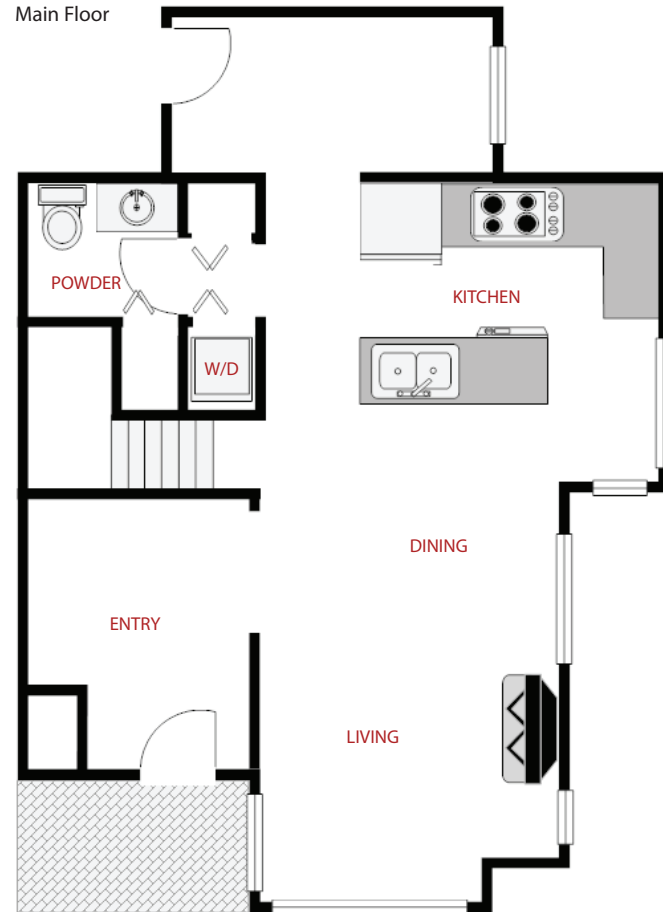

Townhome Plan B3

1486 Sq. ft.

In the continuing efforts to improve the homes, the developer reserves the right to modify or change plans, specifications, finishes and features without notice. Sizes are approximate and subject to change. E&OE.