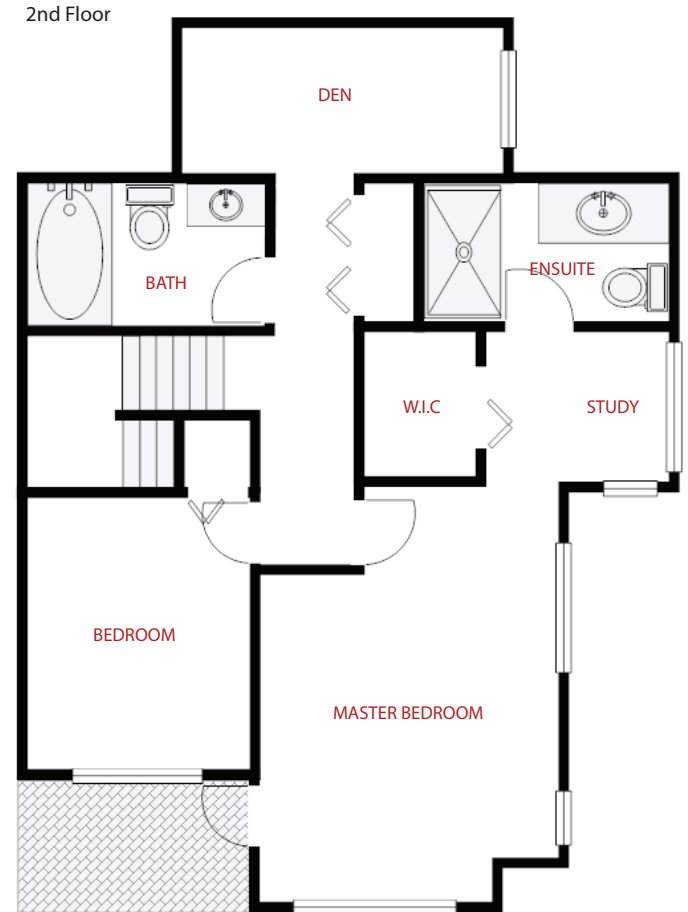

Townhome Plan B3

1486 Sq. ft.

In the continuing efforts to improve the homes, the developer reserves the right to modify or change plans, specifications, finishes and features without notice. Sizes are approximate and subject to change. E&OE.