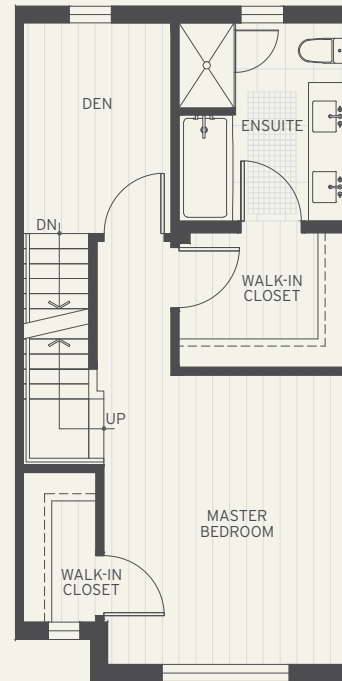

## Plan B

3 Bedroom + Den + 2.5 Bath • Interior: 1427 Sq Ft • Exterior: 401 Sq Ft • Total: 1828 Sq Ft

MAIN LEVEL

LEVEL 2

LEVEL 3

ROOF DECK

HERITAGEBYFORMWERKS.COM

The quality of the homes at Heritage are built by the developer FB Cypress Development Limited Partnership. The builder reserves the right to make modifications and changes should they be necessary. Dimensions, sizes, specifications, layouts and materials are approximate only and subject to change without notice. E.&O.E.