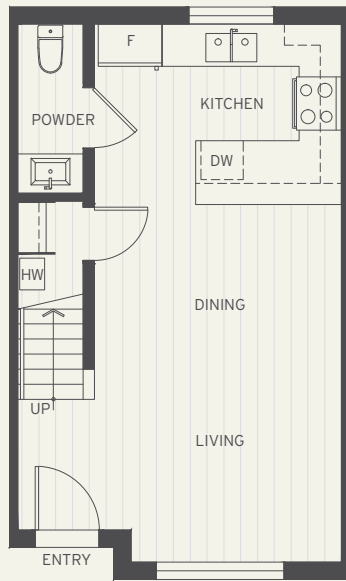

## Plan B

3 Bedroom + Den + 2.5 Bath • Interior: 1427 Sq Ft • Exterior: 401 Sq Ft • Total: 1828 Sq Ft

MAIN LEVEL

LEVEL 2

LEVEL 3

ROOF DECK

HERITAGEBYFORMWERKS.COM

The quality of the homes at Heritage are built by the developer FB Cypress Development Limited Partnership. The builder reserves the right to make modifications and changes should they be necessary. Dimensions, sizes, specifications, layouts and materials are approximate only and subject to change without notice. E.&O.E.