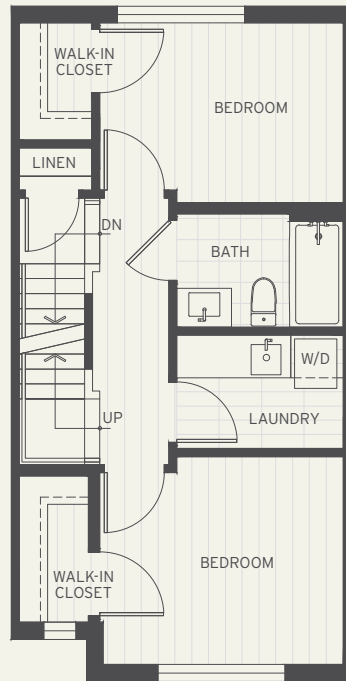

## Plan B

3 Bedroom + Den + 2.5 Bath • Interior: 1427 Sq Ft • Exterior: 401 Sq Ft • Total: 1828 Sq Ft

MAIN LEVEL

LEVEL 2

LEVEL 3

ROOF DECK

HERITAGEBYFORMWERKS.COM

The quality of the homes at Heritage are built by the developer FB Cypress Development Limited Partnership. The builder reserves the right to make modifications and changes should they be necessary. Dimensions, sizes, specifications, layouts and materials are approximate only and subject to change without notice. E.&O.E.