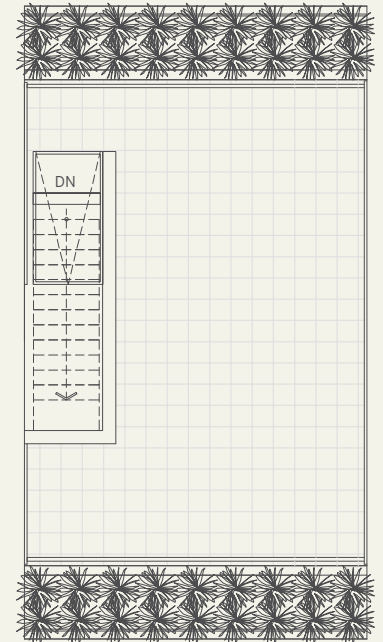

## Plan B

3 Bedroom + Den + 2.5 Bath • Interior: 1427 Sq Ft • Exterior: 401 Sq Ft • Total: 1828 Sq Ft

MAIN LEVEL

LEVEL 2

LEVEL 3

ROOF DECK

HERITAGEBYFORMWERKS.COM

The quality of the homes at Heritage are built by the developer FB Cypress Development Limited Partnership. The builder reserves the right to make modifications and changes should they be necessary. Dimensions, sizes, specifications, layouts and materials are approximate only and subject to change without notice. E.&O.E.