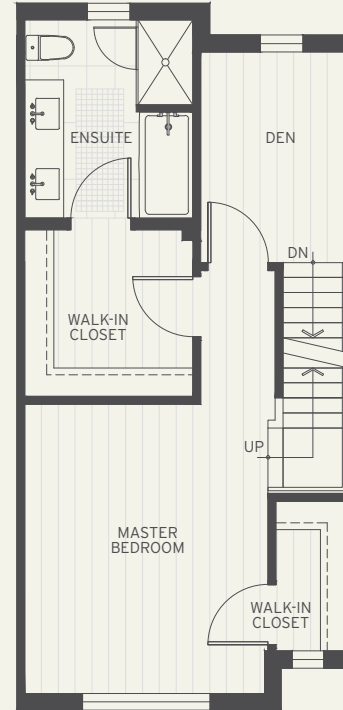

HERITAGE

KITSILANO, VANCOUVER

Plan C

3 Bedroom + Den + 2.5 Bath • Interior: 1487 Sq Ft • Exterior: 488-465 Sq Ft • Total: 1975-1952 Sq Ft

MAIN LEVEL

LEVEL 2

LEVEL 3

ROOF DECK