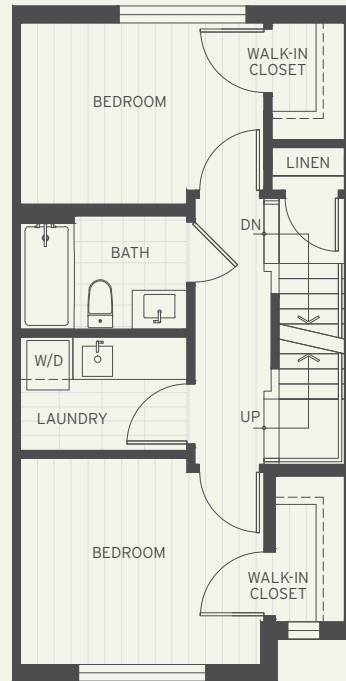

HERITAGE

KITSILANO, VANCOUVER

Plan C

3 Bedroom + Den + 2.5 Bath • Interior: 1487 Sq Ft • Exterior: 488-465 Sq Ft • Total: 1975-1952 Sq Ft

MAIN LEVEL

LEVEL 2

LEVEL 3

ROOF DECK