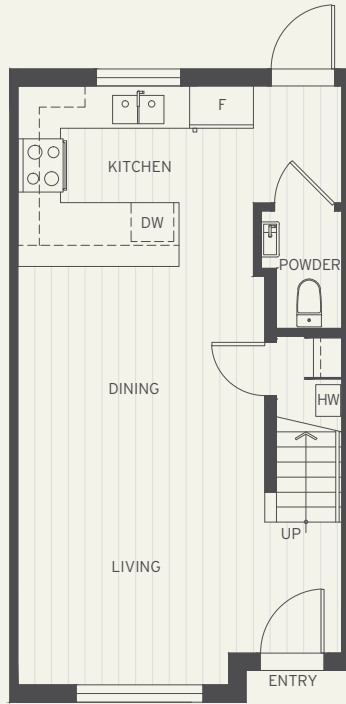

HERITAGE

KITSILANO, VANCOUVER

Plan C

3 Bedroom + Den + 2.5 Bath • Interior: 1487 Sq Ft • Exterior: 488-465 Sq Ft • Total: 1975-1952 Sq Ft

MAIN LEVEL

LEVEL 2

LEVEL 3

ROOF DECK