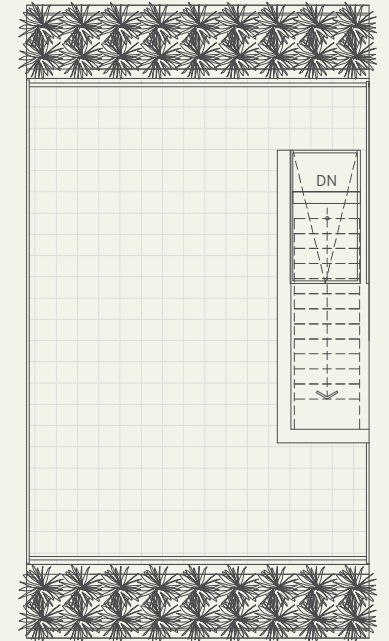

HERITAGE

KITSILANO, VANCOUVER

Plan C

3 Bedroom + Den + 2.5 Bath • Interior: 1487 Sq Ft • Exterior: 488-465 Sq Ft • Total: 1975-1952 Sq Ft

MAIN LEVEL

LEVEL 2

LEVEL 3

ROOF DECK