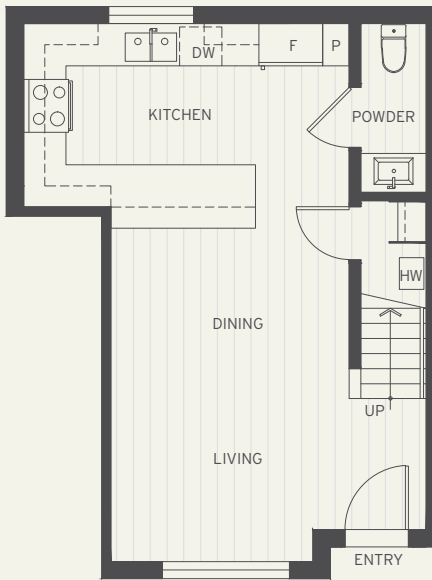

HERITAGE

KITSILANO, VANCOUVER

Plan A

3 Bedroom + Den + 2.5 Bath • Interior: 1490 Sq Ft • Exterior: 344 Sq Ft • Total: 1834 Sq Ft

MAIN LEVEL

LEVEL 2

LEVEL 3

ROOF DECK