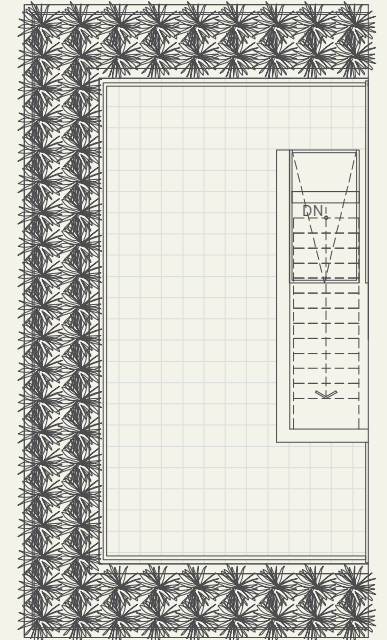

HERITAGE

KITSILANO, VANCOUVER

Plan A

3 Bedroom + Den + 2.5 Bath • Interior: 1490 Sq Ft • Exterior: 344 Sq Ft • Total: 1834 Sq Ft

MAIN LEVEL

LEVEL 2

LEVEL 3

ROOF DECK