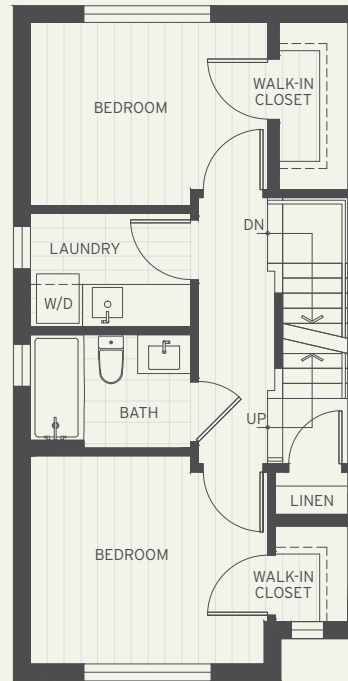

HERITAGE

KITSILANO, VANCOUVER

Plan A

3 Bedroom + Den + 2.5 Bath • Interior: 1490 Sq Ft • Exterior: 344 Sq Ft • Total: 1834 Sq Ft

MAIN LEVEL

LEVEL 2

LEVEL 3

ROOF DECK