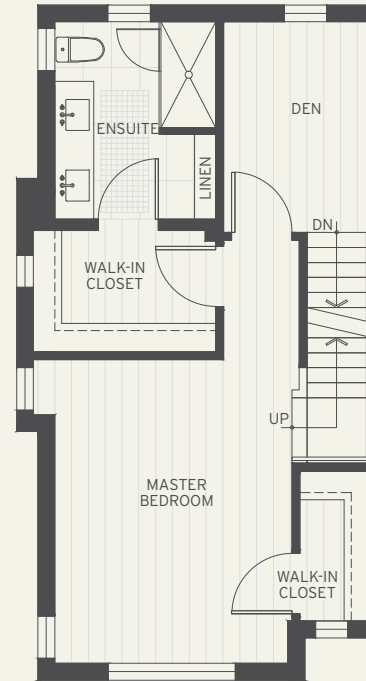

HERITAGE

KITSILANO, VANCOUVER

Plan A

3 Bedroom + Den + 2.5 Bath • Interior: 1490 Sq Ft • Exterior: 344 Sq Ft • Total: 1834 Sq Ft

MAIN LEVEL

LEVEL 2

LEVEL 3

ROOF DECK