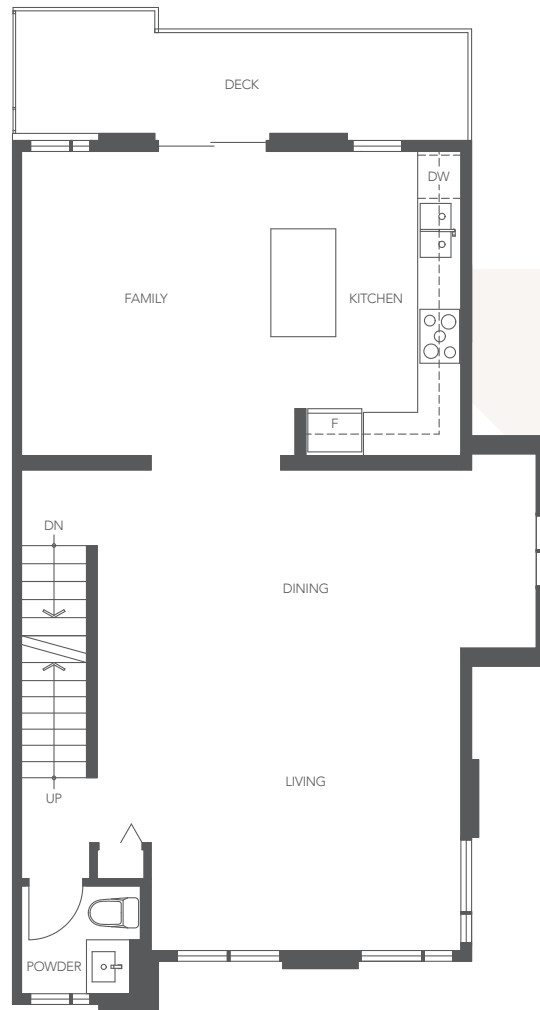

LOWER

MAIN

UPPER

PLAN C3
HOME 124
VILLAGE SERIES

4 BEDROOM
3.5 BATHROOM
APPROX. 1,989 SQ. FT.