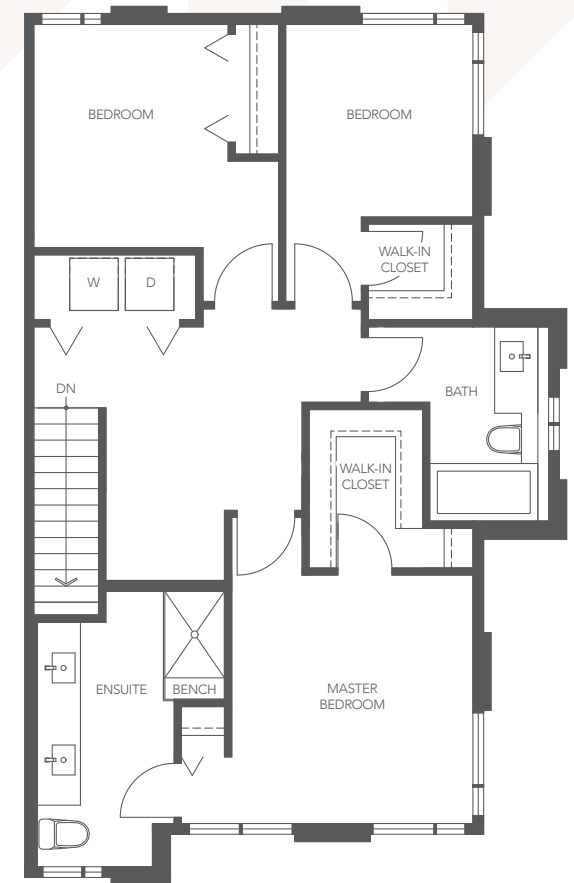

LOWER

MAIN

UPPER

PLAN C3
HOME 124
VILLAGE SERIES

4 BEDROOM
3.5 BATHROOM
APPROX. 1,989 SQ. FT.