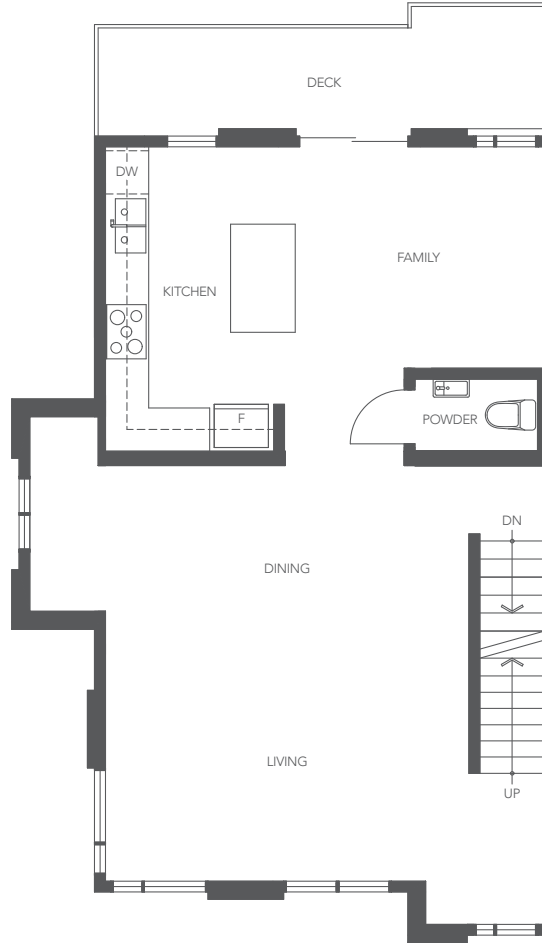

LOWER

MAIN

UPPER

PLAN C1
HOME 125
VILLAGE SERIES

4 BEDROOM
3.5 BATHROOM
APPROX. 1,810 SQ. FT.