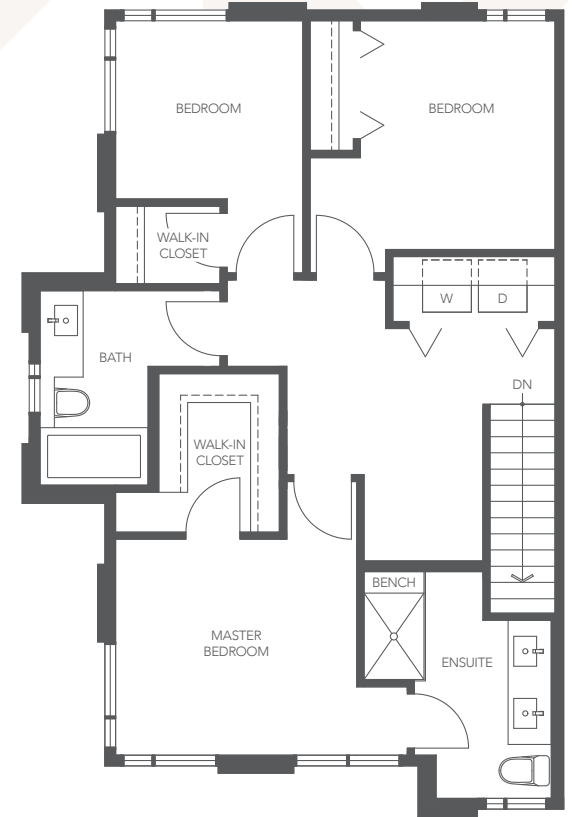

LOWER

MAIN

UPPER

PLAN C1
HOME 125
VILLAGE SERIES

4 BEDROOM
3.5 BATHROOM
APPROX. 1,810 SQ. FT.