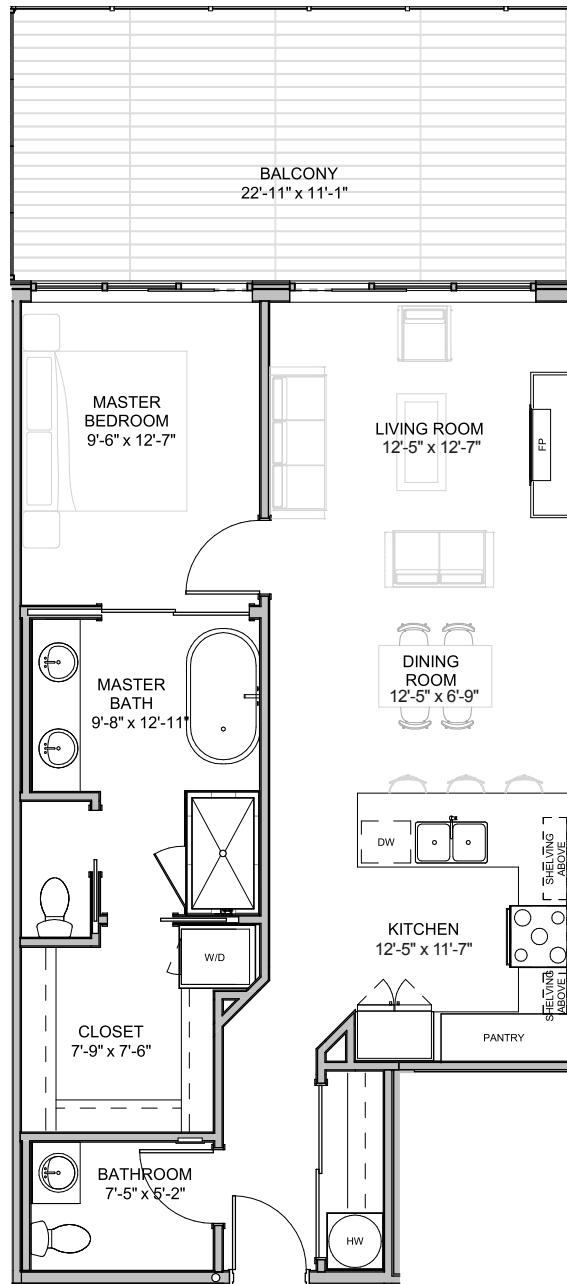

THE RESIDENCES
ON SOOKE HARBOUR

PLAN D - LEVEL 2

1 BEDROOM, 2 BATHROOM

863 SQ FT

BALCONY 261.5 SQ FT

RESIDENCE COLLECTION

SCALE

*DIMENSIONS, SIZES, SPECIFICATIONS, LAYOUTS AND MATERIALS ARE APPROXIMATE ONLY AND SUBJECT TO CHANGE WITHOUT NOTICE. E. & O. E.