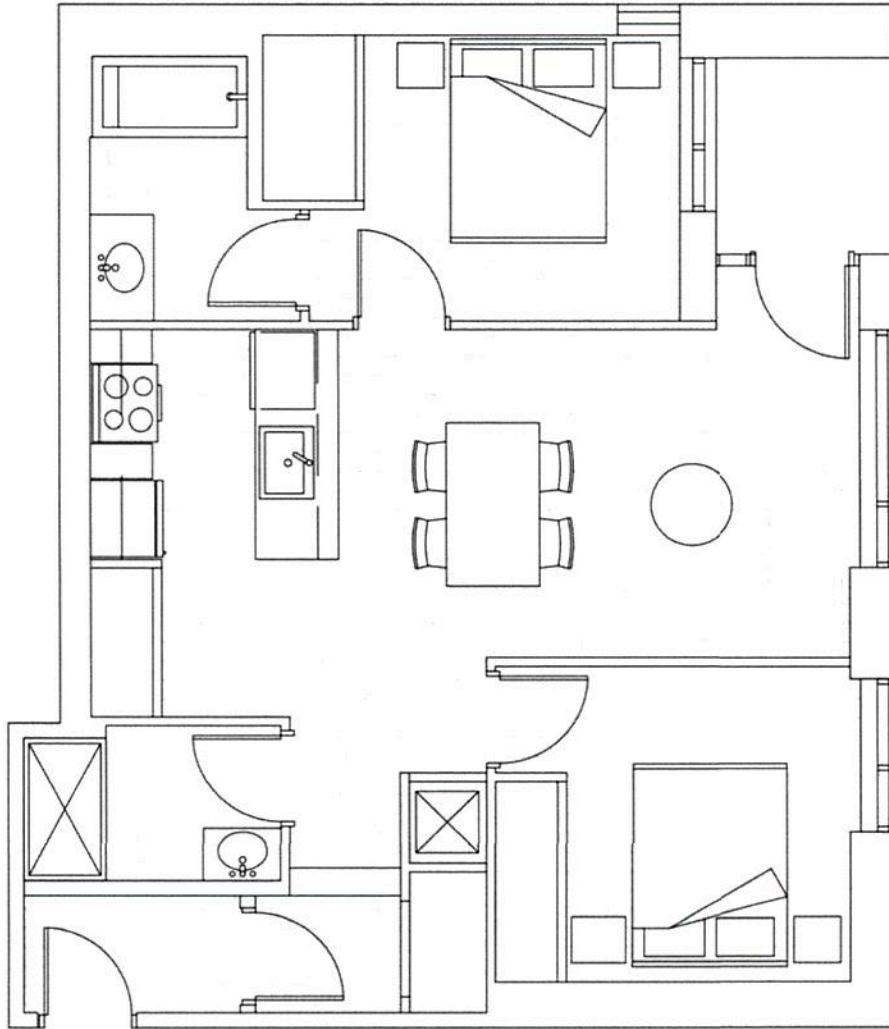

SOMA

ON CAMBIE

LEVEL 1

101

2 BEDROOM + 2 BATH

INTERIOR	862 SQ. FT.
EXTERIOR	72 SQ. FT.
TOTAL	934 SQ. FT.

This is not an offering for sale. Illustrations are for marketing purposes only and may differ from finished product. The developer reserves the right to change or modify the offer without prior notice. Features, specifications, floorplans and images are approximate only. All amenities are planned and are subject to change without notice. E&OE.