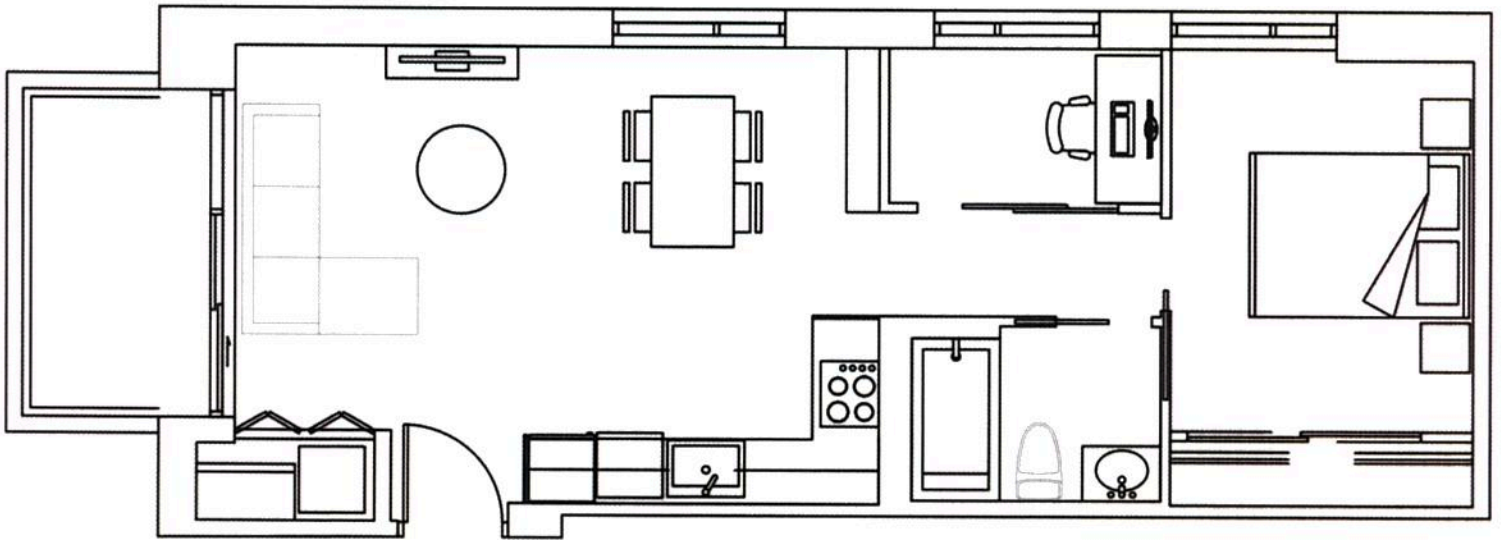

# SOMA

ON CAMBIE

LEVEL 5

# 504

1 BEDROOM + DEN + 1 BATH

INTERIOR	602 SQ. FT.
EXTERIOR	57 SQ. FT.
TOTAL	659 SQ. FT.

This is not an offering for sale. Illustrations are for marketing purposes only and may differ from finished product. The developer reserves the right to change or modify the offer without prior notice. Features, specifications, floorplans and images are approximate only. All amenities are planned and are subject to change without notice. E&OE.