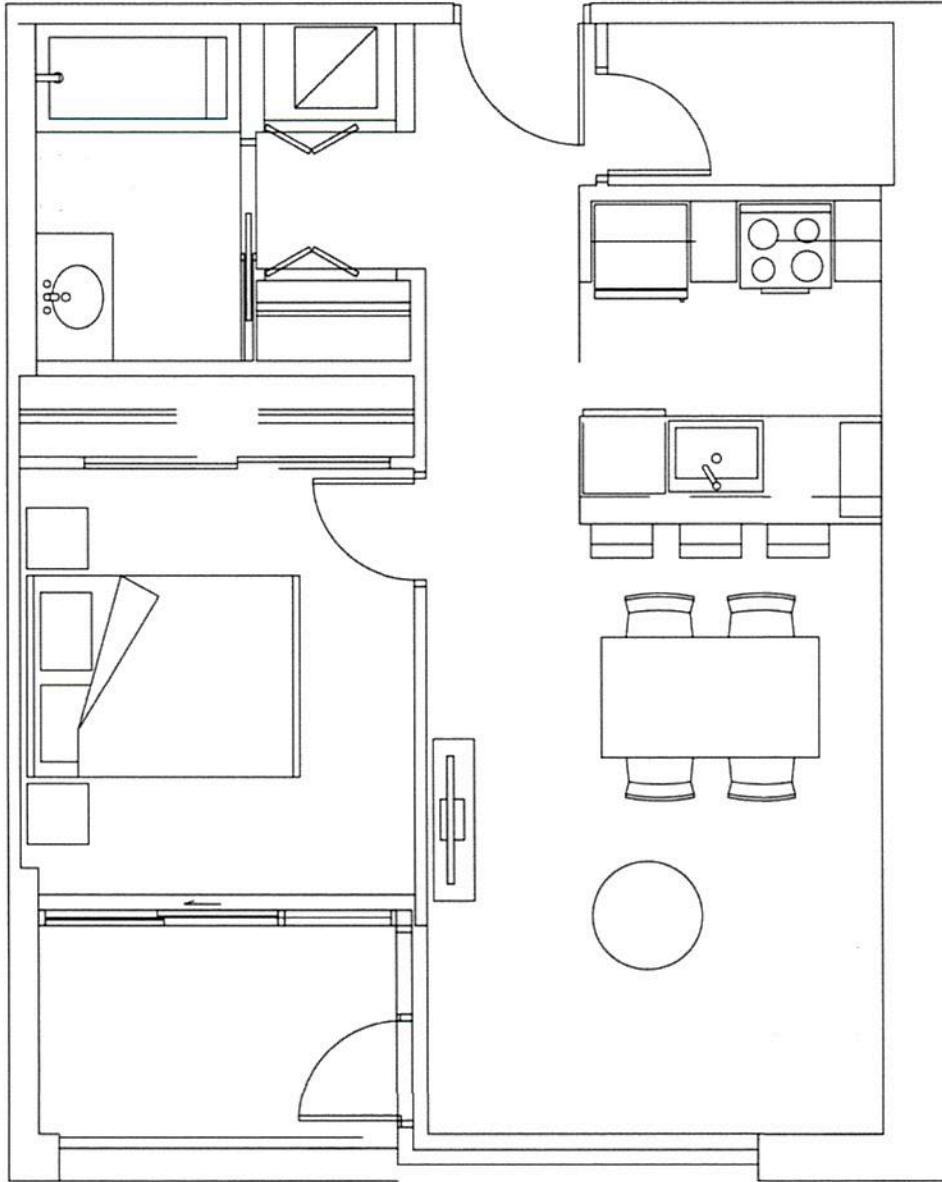

SOMA

ON CAMBIE

LEVEL 3

305

1 BEDROOM + DEN + 1 BATH

INTERIOR	576 SQ. FT.
EXTERIOR	47 SQ. FT.
TOTAL	623 SQ. FT.

This is not an offering for sale. Illustrations are for marketing purposes only and may differ from finished product. The developer reserves the right to change or modify the offer without prior notice. Features, specifications, floorplans and images are approximate only. All amenities are planned and are subject to change without notice. E&OE.