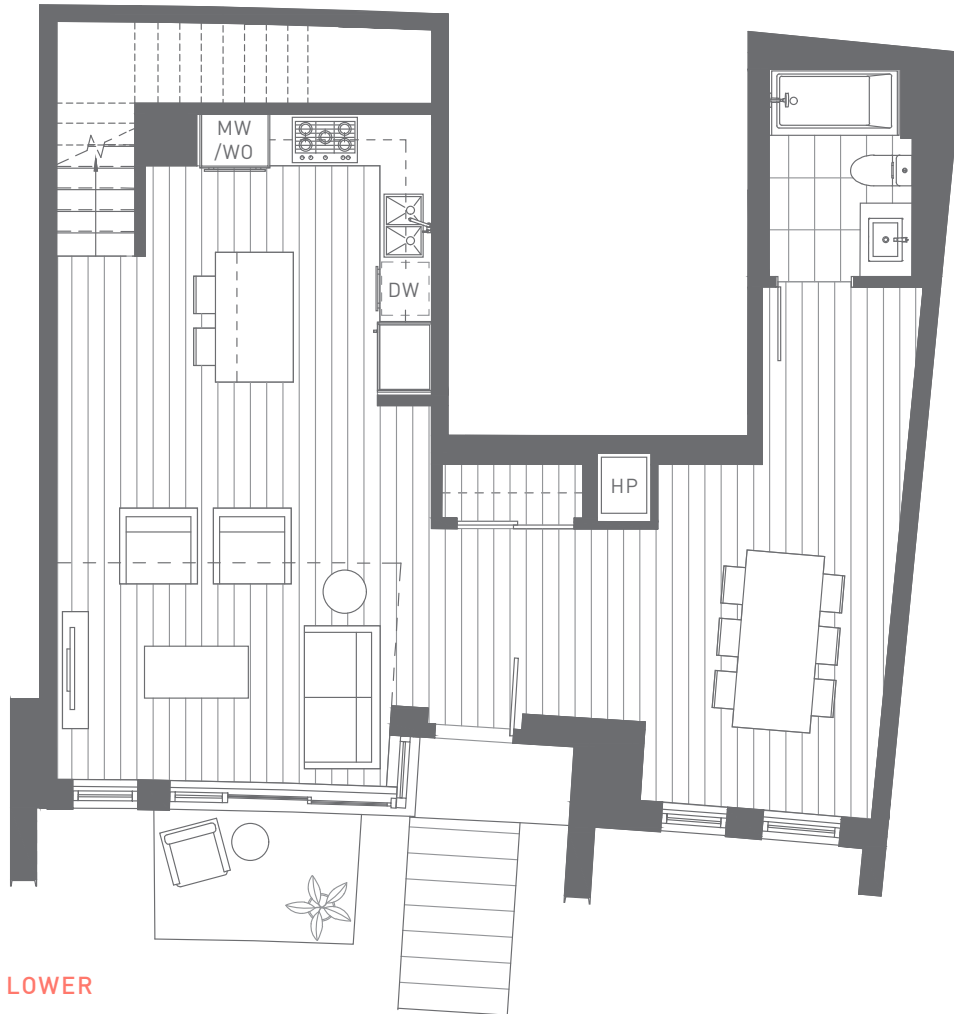

LW9

3 BED
3 BATH

Interior 1901 SQFT • Exterior 40 SQFT

MODE

LOWER

FLOOR 1

1/2

Dimensions, sizes, specifications, layouts, and materials are approximate only and subject to change without notice. E. & O.E.

LW9

3 BED
3 BATH

Interior 1901 SQFT • Exterior 40 SQFT

MODE

UPPER

FLOOR 1