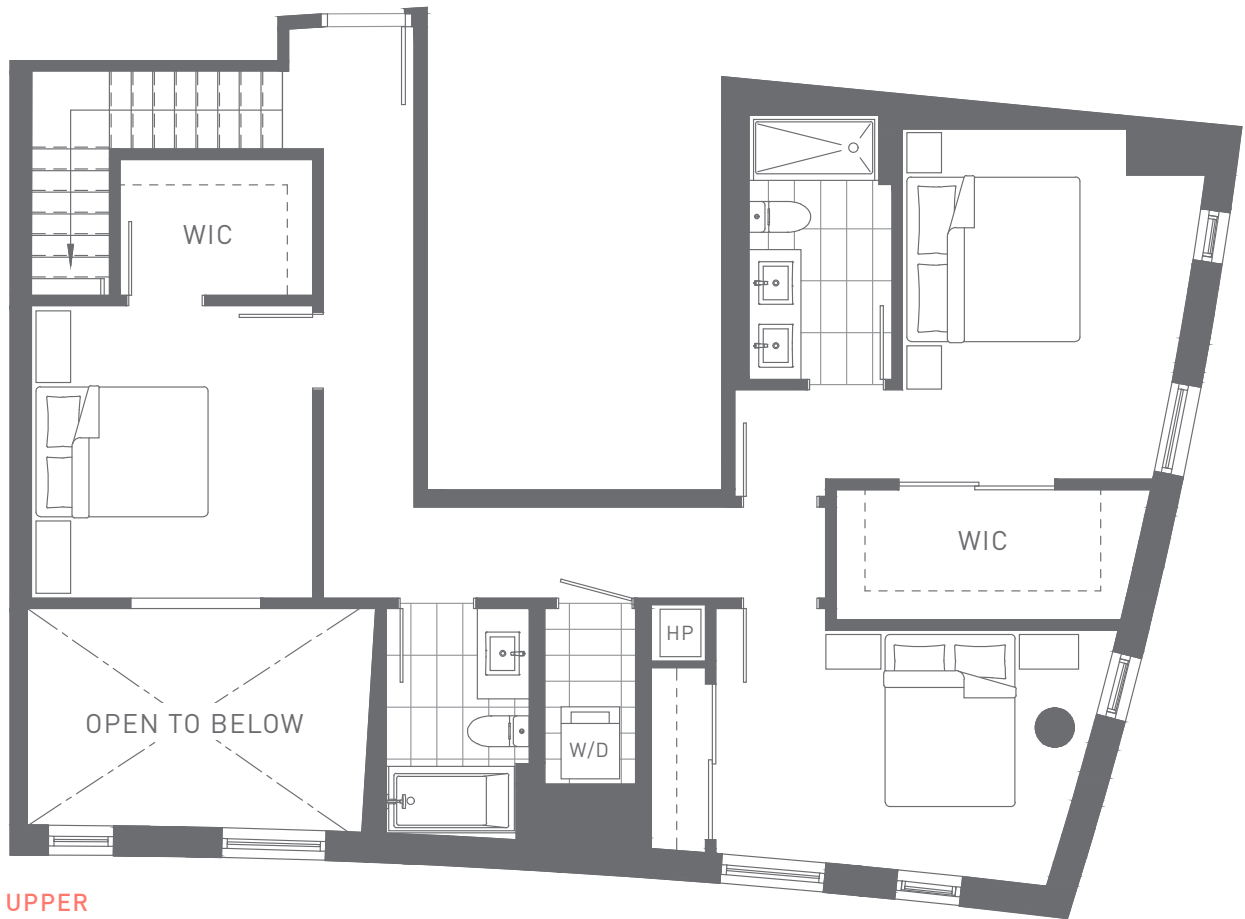

LW9

3 BED
3 BATH

Interior 1901 SQFT • Exterior 40 SQFT

MODE

LOWER

FLOOR 1

1/2

Dimensions, sizes, specifications, layouts, and materials are approximate only and subject to change without notice. E. & O.E.

LW9

3 BED
3 BATH

Interior 1901 SQFT • Exterior 40 SQFT

MODE

UPPER

FLOOR 1