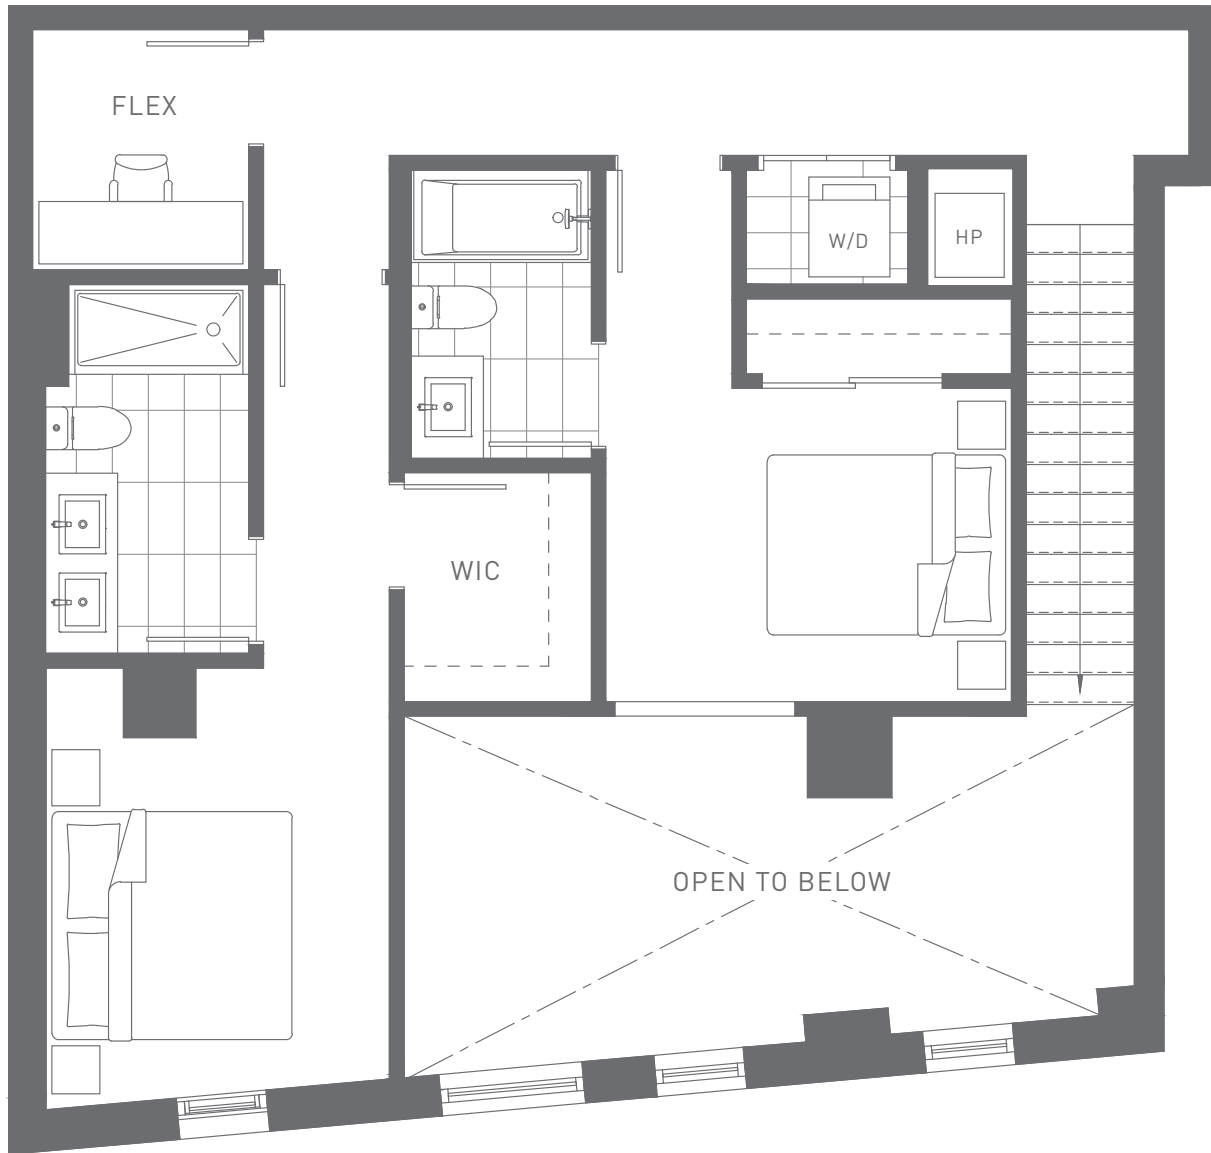

# LW4

2 BED + FLEX  
3 BATH

Interior 1510 SQFT • Exterior 40 SQFT

# MODE

LOWER

FLOOR 1

1/2

Dimensions, sizes, specifications, layouts, and materials are approximate only and subject to change without notice. E. & O.E.

# MODE

UPPER

FLOOR 1