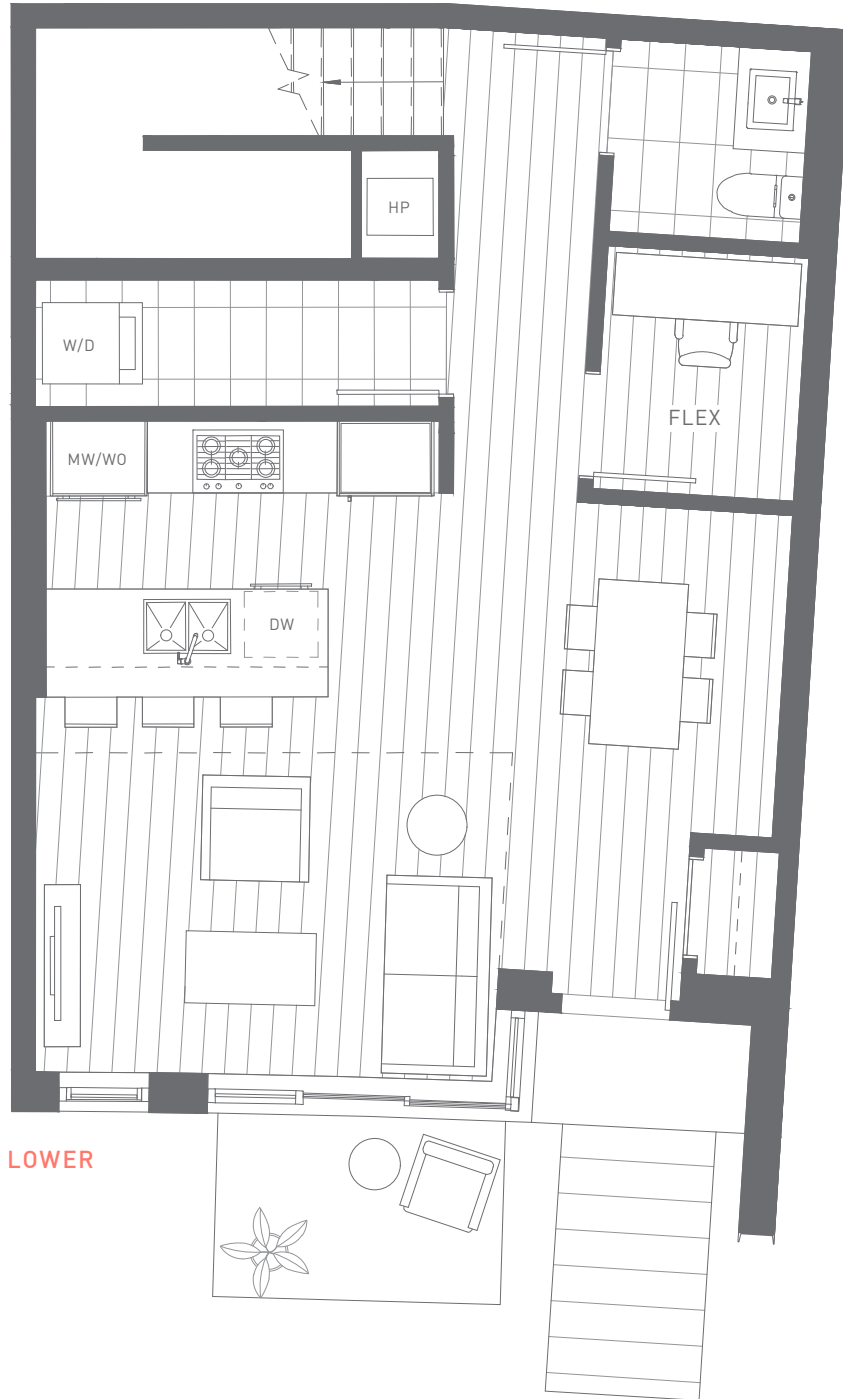

LW1

2 BED + FLEX
1.5 BATH

Interior 1215 SQFT • Exterior 40 SQFT

MODE

FLOOR 1

1/2

Dimensions, sizes, specifications, layouts, and materials are approximate only and subject to change without notice. E. & O.E.

LW1

2 BED + FLEX
1.5 BATH

Interior 1215 SQFT • Exterior 40 SQFT

MODE

UPPER

FLOOR 1

2/2

Dimensions, sizes, specifications, layouts, and materials are approximate only and subject to change without notice. E. & O.E.