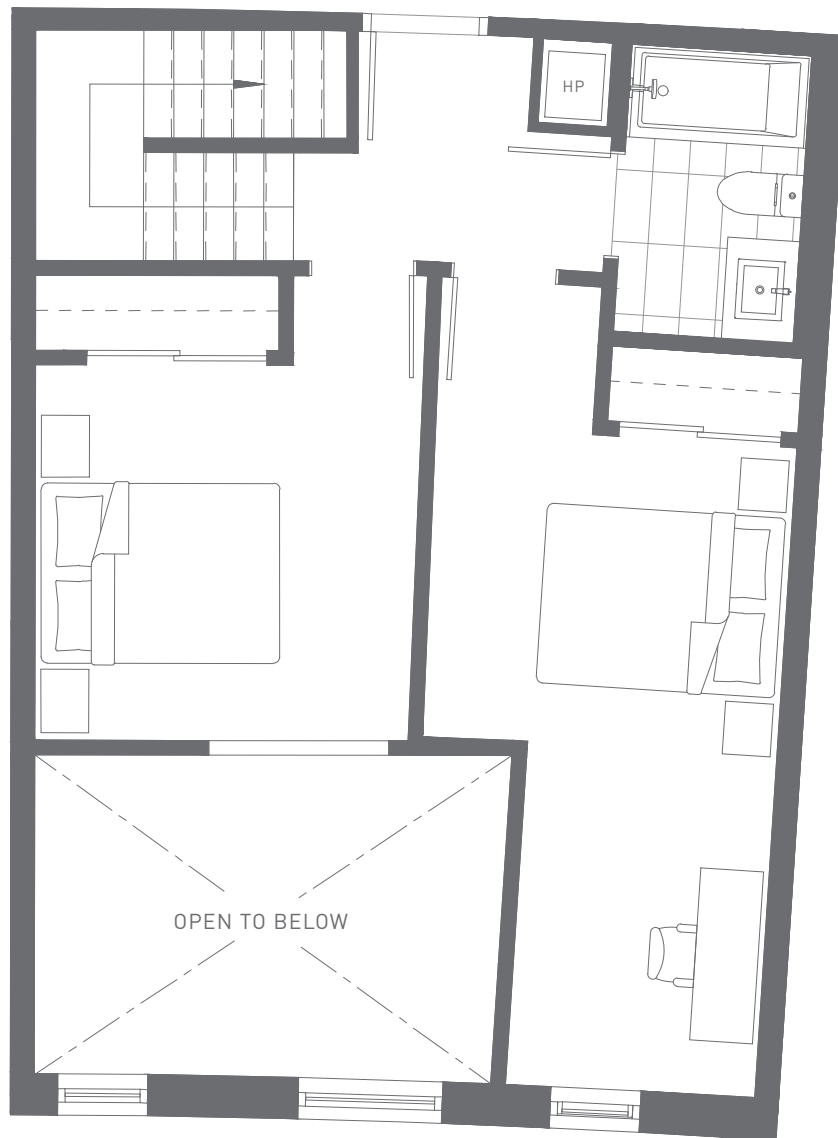

LW1

2 BED + FLEX
1.5 BATH

Interior 1215 SQFT • Exterior 40 SQFT

MODE

FLOOR 1

1/2

Dimensions, sizes, specifications, layouts, and materials are approximate only and subject to change without notice. E. & O.E.

LW1

2 BED + FLEX
1.5 BATH

Interior 1215 SQFT • Exterior 40 SQFT

MODE

UPPER

FLOOR 1

2/2

Dimensions, sizes, specifications, layouts, and materials are approximate only and subject to change without notice. E. & O.E.