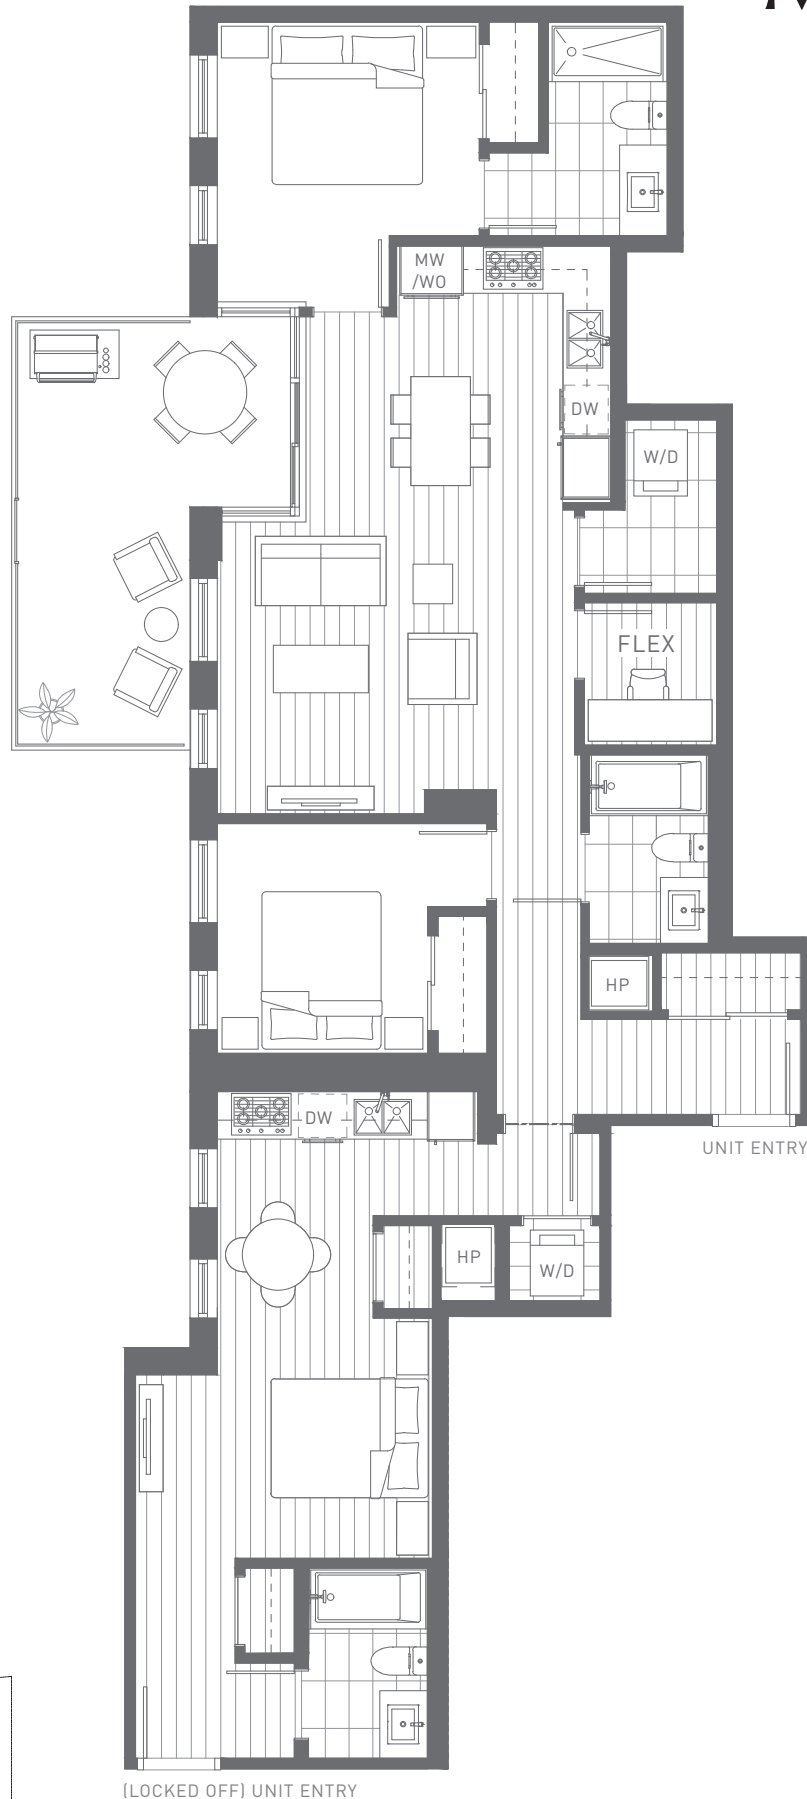

D11

2 BED + FLEX
2 BATH

Interior 965 SQFT
Exterior 200 SQFT

LOCK OFF

1 BED
1 BATH

Interior 443 SQFT
Total Interior 1408 SQFT

MODE

FLOOR 2

Dimensions, sizes, specifications, layouts, and materials are approximate only and subject to change without notice. E. & O.E.