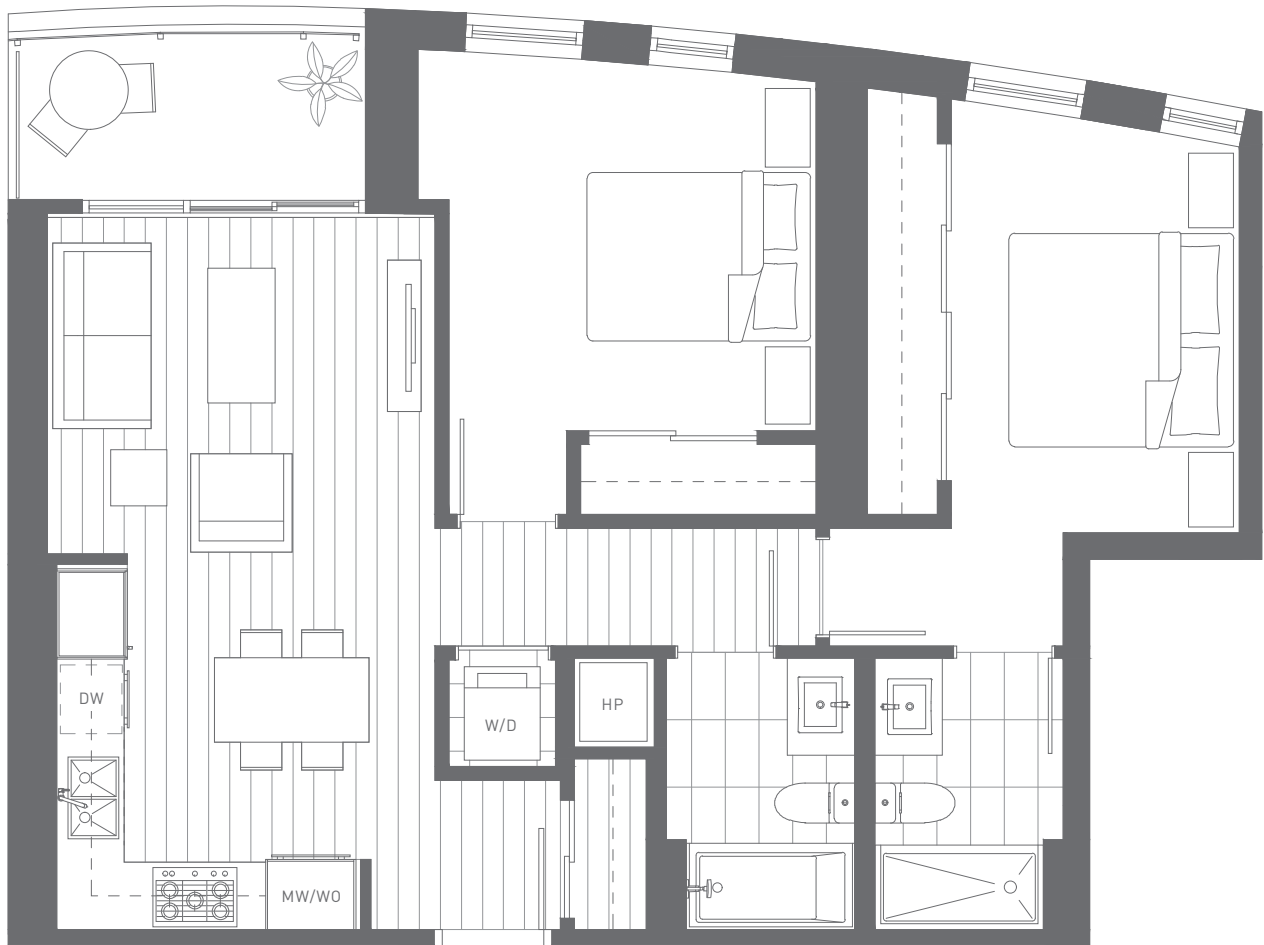

# C1

2 BED  
2 BATH

Interior 866 SQFT • Exterior 53 SQFT

# MODE

FLOORS 3-4

Dimensions, sizes, specifications, layouts, and materials are approximate only and subject to change without notice. E. & O.E.