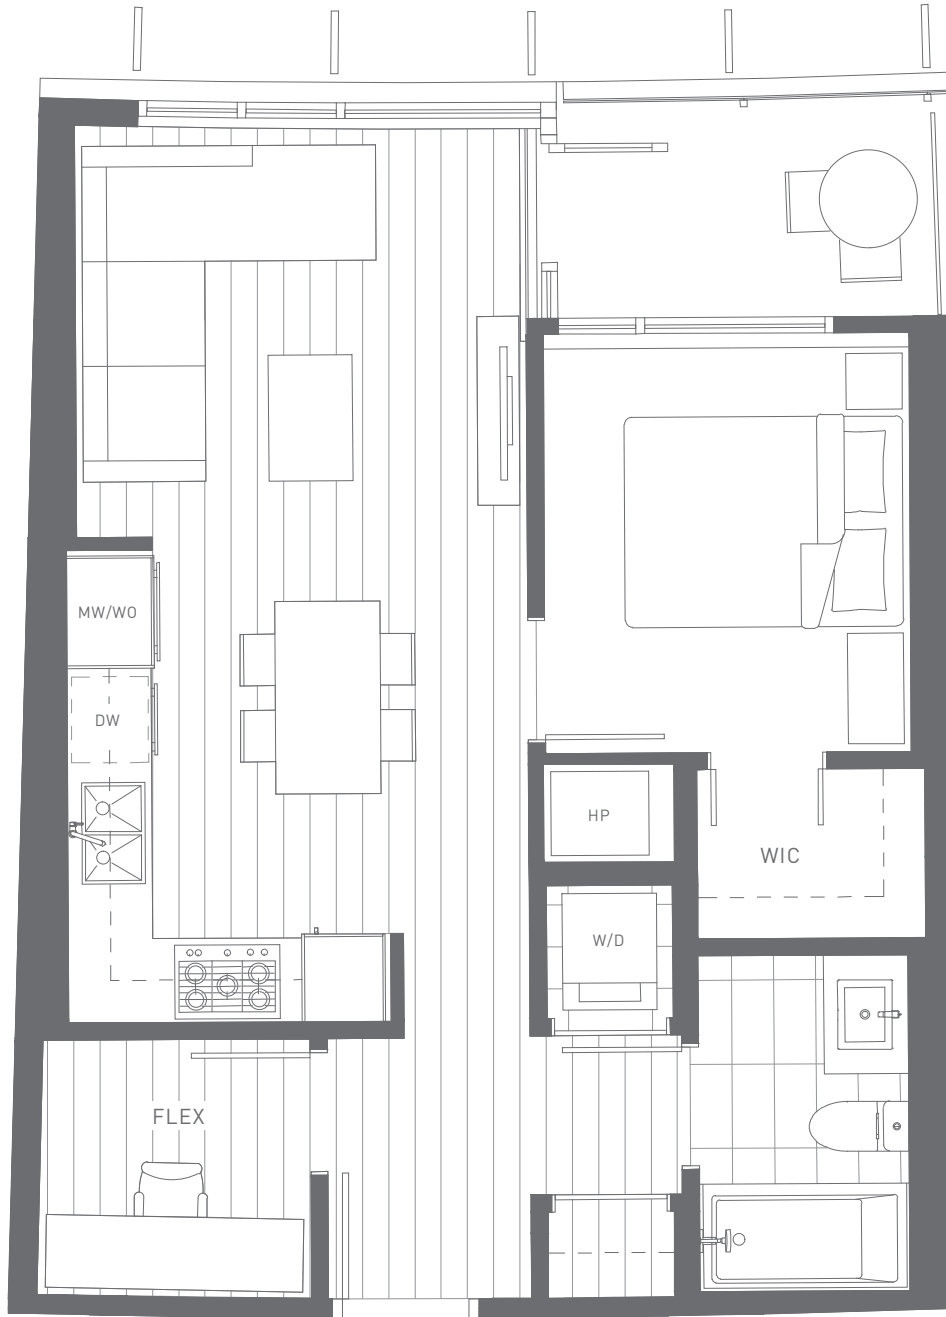

# B3

1 BED + FLEX

1 BATH

Interior 595 SQFT • Exterior 46 SQFT

# MODE

FLOORS 3-5

FLOOR 6

Dimensions, sizes, specifications, layouts, and materials are approximate only and subject to change without notice. E. & O.E.