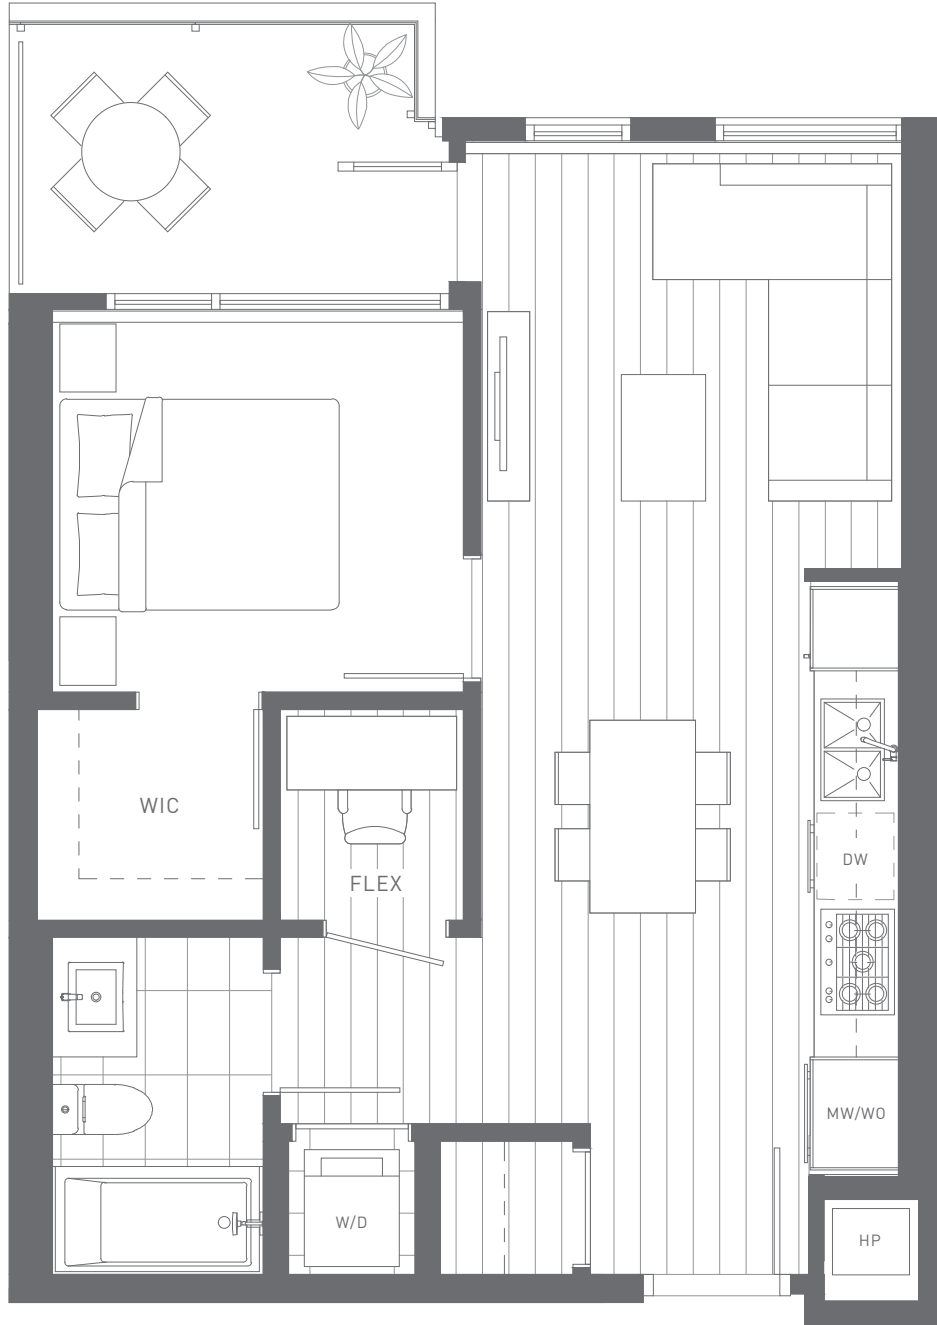

B

1 BED + FLEX

1 BATH

Interior 566 SQFT • Exterior 63 SQFT

MODE

FLOORS 4-7

FLOORS 8-24

Dimensions, sizes, specifications, layouts, and materials are approximate only and subject to change without notice. E. & O.E.