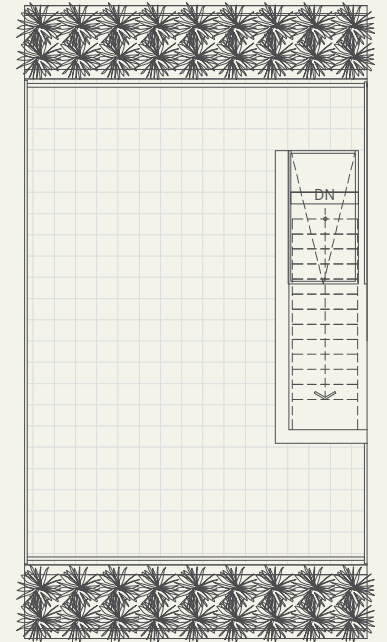

HERITAGE

KITSILANO, VANCOUVER

Plan C

3 Bedroom + Den + 2.5 Bath • Interior: 1487 Sq Ft • Exterior: 488-465 Sq Ft • Total: 1975-1952 Sq Ft

MAIN LEVEL

LEVEL 2

LEVEL 3

ROOF DECK