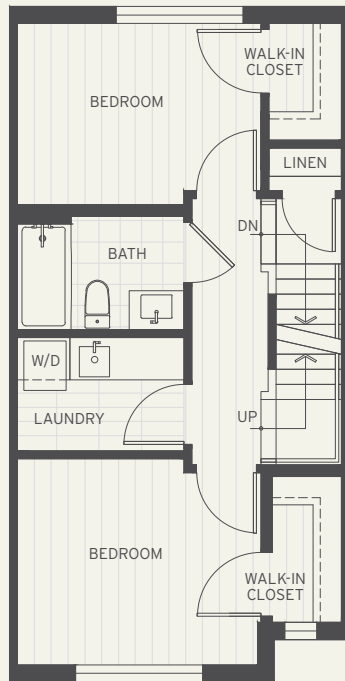

HERITAGE

KITSILANO, VANCOUVER

Plan C

3 Bedroom + Den + 2.5 Bath • Interior: 1487 Sq Ft • Exterior: 488-465 Sq Ft • Total: 1975-1952 Sq Ft

MAIN LEVEL

LEVEL 2

LEVEL 3

ROOF DECK