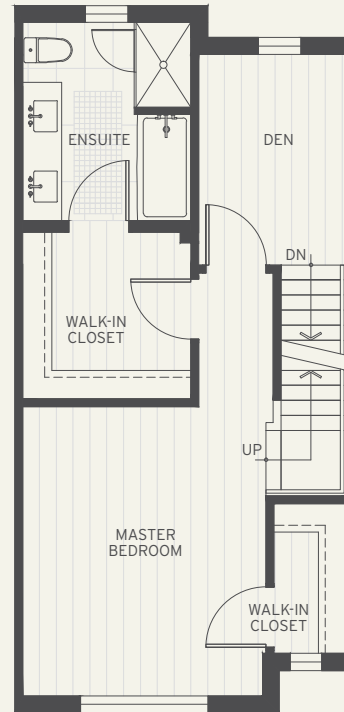

HERITAGE

KITSILANO, VANCOUVER

Plan C

3 Bedroom + Den + 2.5 Bath • Interior: 1487 Sq Ft • Exterior: 488-465 Sq Ft • Total: 1975-1952 Sq Ft

MAIN LEVEL

LEVEL 2

LEVEL 3

ROOF DECK