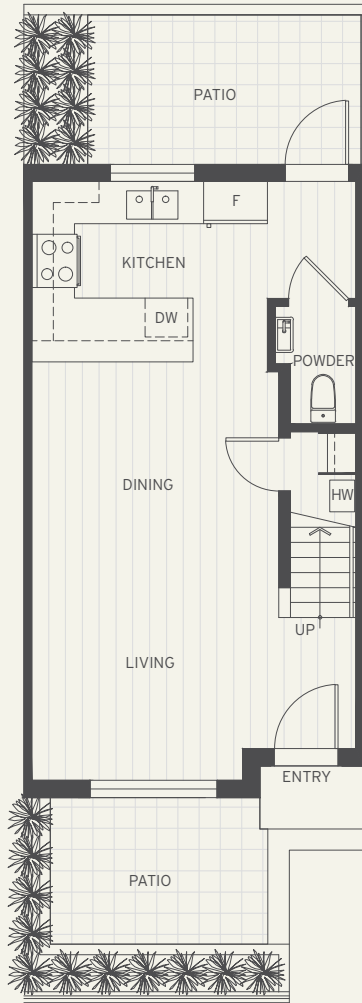

HERITAGE

KITSILANO, VANCOUVER

Plan C

3 Bedroom + Den + 2.5 Bath • Interior: 1487 Sq Ft • Exterior: 488-465 Sq Ft • Total: 1975-1952 Sq Ft

MAIN LEVEL

LEVEL 2

LEVEL 3

ROOF DECK