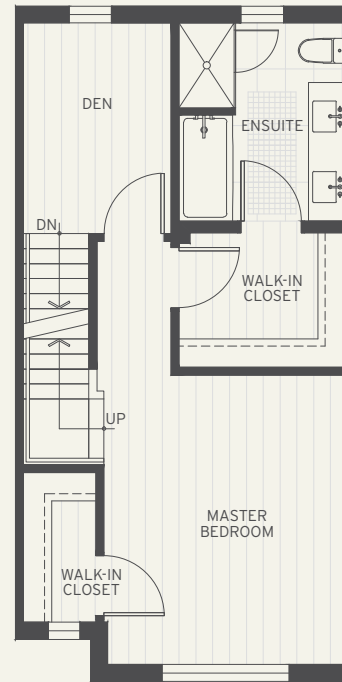

HERITAGE

KITSILANO, VANCOUVER

Plan B

3 Bedroom + Den + 2.5 Bath • Interior: 1427 Sq Ft • Exterior: 401 Sq Ft • Total: 1828 Sq Ft

MAIN LEVEL

LEVEL 2

LEVEL 3

ROOF DECK