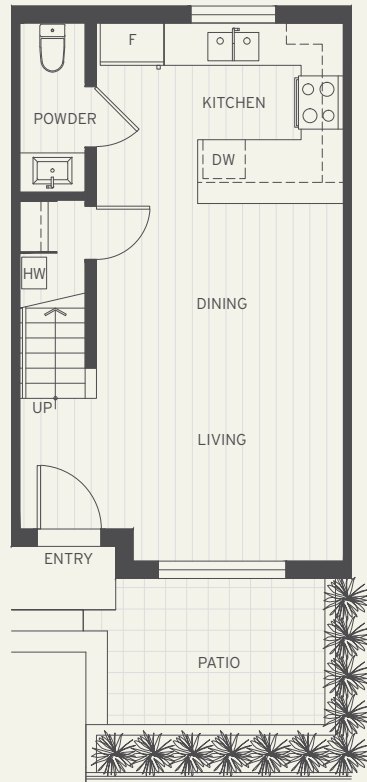

HERITAGE

KITSILANO, VANCOUVER

Plan B

3 Bedroom + Den + 2.5 Bath • Interior: 1427 Sq Ft • Exterior: 401 Sq Ft • Total: 1828 Sq Ft

MAIN LEVEL

LEVEL 2

LEVEL 3

ROOF DECK