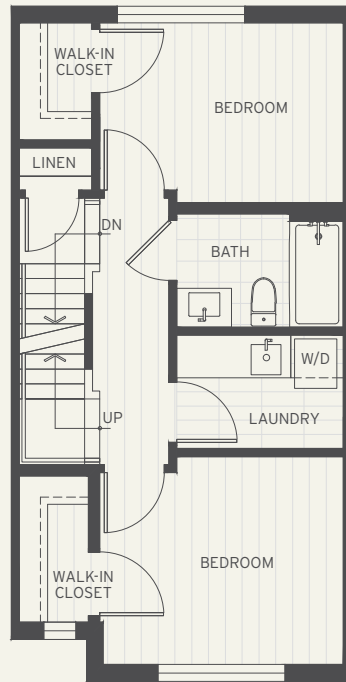

HERITAGE

KITSILANO, VANCOUVER

Plan B

3 Bedroom + Den + 2.5 Bath • Interior: 1427 Sq Ft • Exterior: 401 Sq Ft • Total: 1828 Sq Ft

MAIN LEVEL

LEVEL 2

LEVEL 3

ROOF DECK