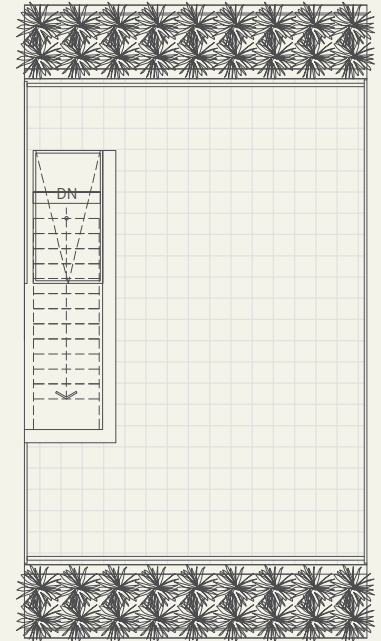

HERITAGE

KITSILANO, VANCOUVER

Plan B

3 Bedroom + Den + 2.5 Bath • Interior: 1427 Sq Ft • Exterior: 401 Sq Ft • Total: 1828 Sq Ft

MAIN LEVEL

LEVEL 2

LEVEL 3

ROOF DECK