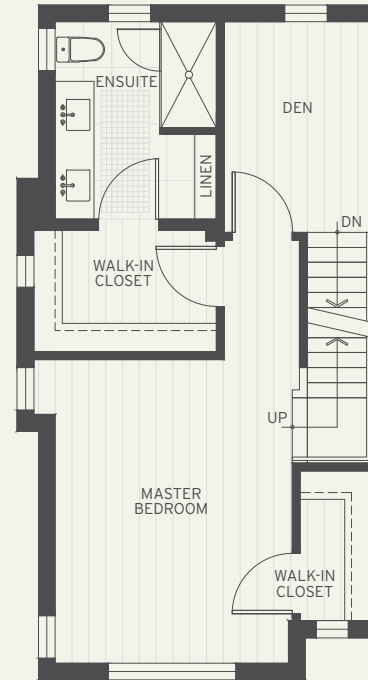

## Plan A

3 Bedroom + Den + 2.5 Bath • Interior: 1490 Sq Ft • Exterior: 344 Sq Ft • Total: 1834 Sq Ft

MAIN LEVEL

LEVEL 2

LEVEL 3

ROOF DECK

HERITAGEBYFORMWERKS.COM

The quality of the homes at Heritage are built by the developer Formwerks Boutique Cypress Development Limited Partnership. The builder reserves the right to make modifications and changes should they be necessary. Dimensions, sizes, specifications, layouts and materials are approximate only and subject to change without notice. E.&O.E.