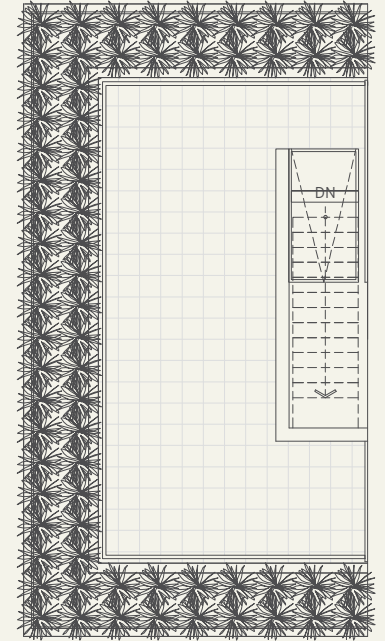

## Plan A

3 Bedroom + Den + 2.5 Bath • Interior: 1490 Sq Ft • Exterior: 344 Sq Ft • Total: 1834 Sq Ft

MAIN LEVEL

LEVEL 2

LEVEL 3

ROOF DECK

HERITAGEBYFORMWERKS.COM

The quality of the homes at Heritage are built by the developer Formwerks Boutique Cypress Development Limited Partnership. The builder reserves the right to make modifications and changes should they be necessary. Dimensions, sizes, specifications, layouts and materials are approximate only and subject to change without notice. E.&O.E.