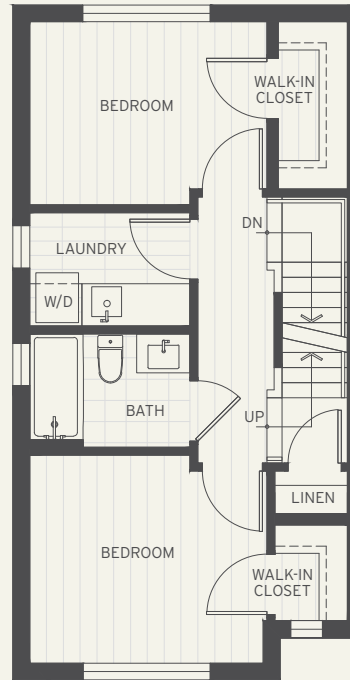

## Plan A

3 Bedroom + Den + 2.5 Bath • Interior: 1490 Sq Ft • Exterior: 344 Sq Ft • Total: 1834 Sq Ft

MAIN LEVEL

LEVEL 2

LEVEL 3

ROOF DECK

HERITAGEBYFORMWERKS.COM

The quality of the homes at Heritage are built by the developer Formwerks Boutique Cypress Development Limited Partnership. The builder reserves the right to make modifications and changes should they be necessary. Dimensions, sizes, specifications, layouts and materials are approximate only and subject to change without notice. E.&O.E.