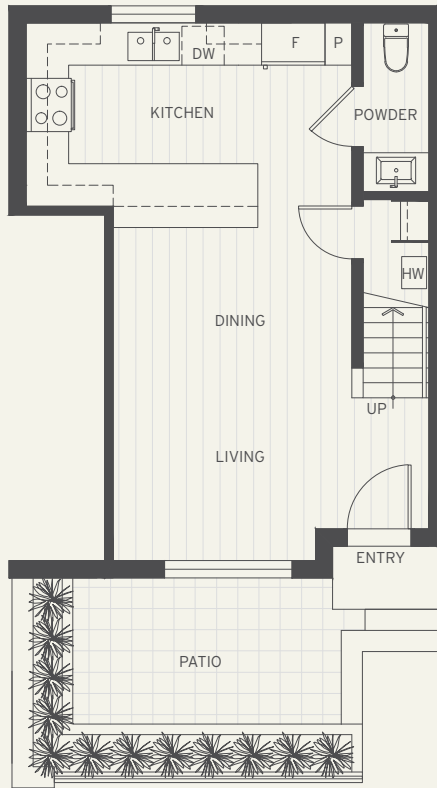

# HERITAGE

KITSILANO, VANCOUVER

## Plan A

3 Bedroom + Den + 2.5 Bath • Interior: 1490 Sq Ft • Exterior: 344 Sq Ft • Total: 1834 Sq Ft

MAIN LEVEL

LEVEL 2

LEVEL 3

ROOF DECK

HERITAGEBYFORMWERKS.COM

The quality of the homes at Heritage are built by the developer Formwerks Boutique Cypress Development Limited Partnership. The builder reserves the right to make modifications and changes should they be necessary. Dimensions, sizes, specifications, layouts and materials are approximate only and subject to change without notice. E.&O.E.